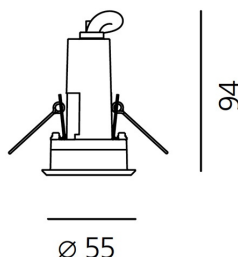

ТЕХНИЧЕСКИЕ ДАННЫЕ ПРОДУКТА

Ego 55R DL 32° 3000K - Steel

ДИЗАЙН:

Nord Light
2011

МАТЕРИАЛЫ:

ОПИСАНИЕ:

Light fixture with high-performance LED light sources. Ceiling installation. Two different housing depths. Round and square version in five sizes. Consists of body, frame, black silkscreened tempered glass, fixing springs. Body in EN AB44100 aluminium, silicone gaskets. Frame in aluminium or stainless steel AISI 316. Black silkscreened tempered glass, 8mm-thick. Fixing springs in harmonic iron. Power connection to the mains by means of a H05RN-r cabl and IP68 electrical terminal board, supplied with the fixture. Glass surface temperature lower than 40°C. Fixed optics. PMMA lenses in 3 different versions of beams. White monochromatic LEDs available in 2 colour temperatures Warm = 3000K Neutral = 4000K Painted die-cast aluminium with 3-stage outdoortreatment: nanotechnologies, anti-oxidant primer, polyester paint. Technical features of light fixtures in compliance with EN60598-1 and part 2-13. IP Rating IP65. Insulation class III. Installation must be carried out by specialized personnel. Carefully follow the instructions.

ТЕХНИЧЕСКИЕ ДАННЫЕ

ХАРАКТЕРИСТИКИ

Наименование продукции: Ego 55R DL 32° 3000K - Steel
Код: T4080WFLW00
Цвет: Steel
Серии: Nord Light, Outdoor

РАЗМЕРЫ

Диаметр: см 5.5
Диаметр отверстия: см 4.7
Глубина встройки: см 9.4
Форма отверстия: Круглая форма
Ударопрочность: IK10

РАЗМЕРЫ

ЛАМПЫ ВКЛЮЧЕНЫ В КОМПЛЕКТ

Категория: LED
Ватт: 1,2W
Световой поток (lm): 83lm
Типология: 1
Цветовая температура (K): 3000K
Класс: A

ЦВЕТ

LUMINAIR

ПРА: Electronic ballast supplied separately
Watt: 1,5W