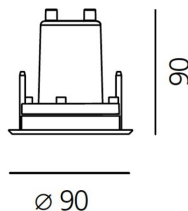

ТЕХНИЧЕСКИЕ ДАННЫЕ ПРОДУКТА

Ego 90R DL 24° 4000K Inox

ДИЗАЙН:

Artemide
2011

МАТЕРИАЛЫ:

ОПИСАНИЕ:

Light fixture with high-performance LED light sources. Ceiling installation. Two different housing depths. Round and square version in five sizes. Consists of body, frame, black silkscreened tempered glass, fixing springs. Body in EN AB44100 aluminium, silicone gaskets. Frame in aluminium or stainless steel AISI 316. Black silkscreened tempered glass, 8mm-thick. Fixing springs in harmonic iron. Power connection to the mains by means of a H05RN-r cabl and IP68 electrical terminal board, supplied with the fixture. Glass surface temperature lower than 40°C. Fixed optics. PMMA lenses in 3 different versions of beams. White monochromatic LEDs available in 2 colour temperatures Warm = 3000K Neutral = 4000K Painted die-cast aluminium with 3-stage outdoortreatment: nanotechnologies, anti-oxidant primer, polyester paint. Technical features of light fixtures in compliance with EN60598-1 and part 2-13. IP Rating IP65. Insulation class III. Installation must be carried out by specialized personnel. Carefully follow the instructions.

ТЕХНИЧЕСКИЕ ДАННЫЕ

ХАРАКТЕРИСТИКИ

Наименование продукции: Ego 90R DL 24° 4000K
Inox
Код: T4082FLN00
Цвет: Steel
Серии: Nord Light, Outdoor

РАЗМЕРЫ

Диаметр: cm 9
Диаметр отверстия: cm 8
Глубина встройки: cm 9
Форма отверстия: Круглая форма
Ударопрочность: IK10

РАЗМЕРЫ

ЛАМПЫ ВКЛЮЧЕНЫ В КОМПЛЕКТ

Категория: LED
Ватт: 3W
Световой поток (lm): 267lm
Типология: 1
Цветовая температура (K): 4000K
Класс: A

ЦВЕТ

LUMINAIR

ПРА: Electronic ballast supplied separately
Watt: 3W