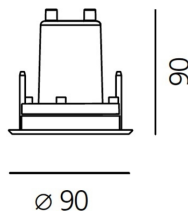

ТЕХНИЧЕСКИЕ ДАННЫЕ ПРОДУКТА

Ego 90R DL 24° 3000K Steel

ДИЗАЙН:

Artemide
2011

МАТЕРИАЛЫ:

ОПИСАНИЕ:

Light fixture with high-performance LED light sources. Ceiling installation. Two different housing depths. Round and square version in five sizes. Consists of body, frame, black silkscreened tempered glass, fixing springs. Body in EN AB44100 aluminium, silicone gaskets. Frame in aluminium or stainless steel AISI 316. Black silkscreened tempered glass, 8mm-thick. Fixing springs in harmonic iron. Power connection to the mains by means of a H05RN-r cabl and IP68 electrical terminal board, supplied with the fixture. Glass surface temperature lower than 40°C. Fixed optics. PMMA lenses in 3 different versions of beams. White monochromatic LEDs available in 2 colour temperatures Warm = 3000K Neutral = 4000K Painted die-cast aluminium with 3-stage outdoortreatment: nanotechnologies, anti-oxidant primer, polyester paint. Technical features of light fixtures in compliance with EN60598-1 and part 2-13. IP Rating IP65. Insulation class III. Installation must be carried out by specialized personnel. Carefully follow the instructions.

ТЕХНИЧЕСКИЕ ДАННЫЕ

ХАРАКТЕРИСТИКИ

Наименование продукции: Ego 90R DL 24° 3000K
Steel
Код: T4082FLW00
Цвет: Steel
Серии: Nord Light, Outdoor

РАЗМЕРЫ

Диаметр: cm 9
Диаметр отверстия: cm 8
Глубина встройки: cm 9
Форма отверстия: Круглая форма
Ударопрочность: IK10

РАЗМЕРЫ

ЛАМПЫ ВКЛЮЧЕНЫ В КОМПЛЕКТ

Категория: LED
Ватт: 3,2W
Световой поток (lm): 233lm
Типология: 1
Цветовая температура (K): 3000K
Класс: A

ЦВЕТ

LUMINAIR

ПРА: Electronic ballast supplied separately
Watt: 3W