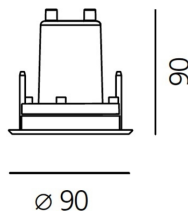

ТЕХНИЧЕСКИЕ ДАННЫЕ ПРОДУКТА

Ego 90R DL 24° 3000K Aluminium

ДИЗАЙН:

Nord Light
2011

МАТЕРИАЛЫ:

ОПИСАНИЕ:

Light fixture with high-performance LED light sources. Ceiling installation. Two different housing depths. Round and square version in five sizes. Consists of body, frame, black silkscreened tempered glass, fixing springs. Body in EN AB44100 aluminium, silicone gaskets. Frame in aluminium or stainless steel AISI 316. Black silkscreened tempered glass, 8mm-thick. Fixing springs in harmonic iron. Power connection to the mains by means of a H05RN-r cabl and IP68 electrical terminal board, supplied with the fixture. Glass surface temperature lower than 40°C. Fixed optics. PMMA lenses in 3 different versions of beams. White monochromatic LEDs available in 2 colour temperatures Warm = 3000K Neutral = 4000K Painted die-cast aluminium with 3-stage outdoortreatment: nanotechnologies, anti-oxidant primer, polyester paint. Technical features of light fixtures in compliance with EN60598-1 and part 2-13. IP Rating IP65. Insulation class III. Installation must be carried out by specialized personnel. Carefully follow the instructions.

ТЕХНИЧЕСКИЕ ДАННЫЕ

ХАРАКТЕРИСТИКИ

Наименование продукции: Ego 90R DL 24° 3000K
Alluminium
Код: T4083FLW00
Цвет: Aluminium
Серии: Nord Light, Outdoor

РАЗМЕРЫ

Диаметр: cm 9
Диаметр отверстия: cm 8
Глубина встройки: cm 9
Форма отверстия: Круглая форма
Ударопрочность: IK10

РАЗМЕРЫ

ЛАМПЫ ВКЛЮЧЕНЫ В КОМПЛЕКТ

Категория: LED
Ватт: 3,2W
Световой поток (lm): 233lm
Типология: 1
Цветовая температура (K): 3000K
Класс: A

ЦВЕТ

LUMINAIR

ПРА: Electronic ballast supplied separately
Watt: 3W