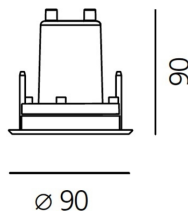

ТЕХНИЧЕСКИЕ ДАННЫЕ ПРОДУКТА

Ego 90R DL 10° 4000K Aluminium

ДИЗАЙН:

Artemide
2011

МАТЕРИАЛЫ:

ОПИСАНИЕ:

Light fixture with high-performance LED light sources. Ceiling installation. Two different housing depths. Round and square version in five sizes. Consists of body, frame, black silkscreened tempered glass, fixing springs. Body in EN AB44100 aluminium, silicone gaskets. Frame in aluminium or stainless steel AISI 316. Black silkscreened tempered glass, 8mm-thick. Fixing springs in harmonic iron. Power connection to the mains by means of a H05RN-r cabl and IP68 electrical terminal board, supplied with the fixture. Glass surface temperature lower than 40°C. Fixed optics. PMMA lenses in 3 different versions of beams. White monochromatic LEDs available in 2 colour temperatures Warm = 3000K Neutral = 4000K Painted die-cast aluminium with 3-stage outdoortreatment: nanotechnologies, anti-oxidant primer, polyester paint. Technical features of light fixtures in compliance with EN60598-1 and part 2-13. IP Rating IP65. Insulation class III. Installation must be carried out by specialized personnel. Carefully follow the instructions.

ТЕХНИЧЕСКИЕ ДАННЫЕ

ХАРАКТЕРИСТИКИ

Наименование продукции: Ego 90R DL 10° 4000K
Alluminium
Код: T4083SPN00
Цвет: Aluminium
Серии: Nord Light, Outdoor

РАЗМЕРЫ

Диаметр: cm 9
Диаметр отверстия: cm 8
Глубина встройки: cm 9
Форма отверстия: Круглая форма
Ударопрочность: IK10

РАЗМЕРЫ

ЛАМПЫ ВКЛЮЧЕНЫ В КОМПЛЕКТ

Категория: LED
Ватт: 3W
Световой поток (lm): 267lm
Типология: 1
Цветовая температура (K): 4000K
Класс: A

ЦВЕТ

LUMINAIR

ПРА: Electronic ballast supplied separately
Watt: 3W