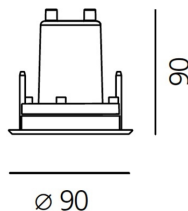

ТЕХНИЧЕСКИЕ ДАННЫЕ ПРОДУКТА

Ego 90R DL 10° 3000K Aluminium

ДИЗАЙН:

Artemide
2011

МАТЕРИАЛЫ:

ОПИСАНИЕ:

Light fixture with high-performance LED light sources. Ceiling installation. Two different housing depths. Round and square version in five sizes. Consists of body, frame, black silkscreened tempered glass, fixing springs. Body in EN AB44100 aluminium, silicone gaskets. Frame in aluminium or stainless steel AISI 316. Black silkscreened tempered glass, 8mm-thick. Fixing springs in harmonic iron. Power connection to the mains by means of a H05RN-r cabl and IP68 electrical terminal board, supplied with the fixture. Glass surface temperature lower than 40°C. Fixed optics. PMMA lenses in 3 different versions of beams. White monochromatic LEDs available in 2 colour temperatures Warm = 3000K Neutral = 4000K Painted die-cast aluminium with 3-stage outdoortreatment: nanotechnologies, anti-oxidant primer, polyester paint. Technical features of light fixtures in compliance with EN60598-1 and part 2-13. IP Rating IP65. Insulation class III. Installation must be carried out by specialized personnel. Carefully follow the instructions.

ТЕХНИЧЕСКИЕ ДАННЫЕ

ХАРАКТЕРИСТИКИ

Наименование продукции: Ego 90R DL 10° 3000K
Alluminium
Код: T4083SPW00
Цвет: Aluminium
Серии: Nord Light, Outdoor

РАЗМЕРЫ

Диаметр: cm 9
Диаметр отверстия: cm 8
Глубина встройки: cm 9
Форма отверстия: Круглая форма
Ударопрочность: IK10

РАЗМЕРЫ

ЛАМПЫ ВКЛЮЧЕНЫ В КОМПЛЕКТ

Категория: LED
Ватт: 3W
Световой поток (lm): 233lm
Типология: 1
Цветовая температура (K): 3000K
Класс: A

ЦВЕТ

LUMINAIR

ПРА: Electronic ballast supplied separately
Watt: 3W