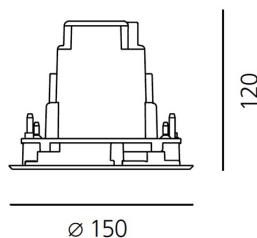

#### ОПИСАНИЕ:

Light fixture with high-performance LED light sources. Ceiling installation. Two different housing depths. Round and square version in five sizes. Consists of body, frame, black silkscreened tempered glass, fixing springs. Body in EN AB44100 aluminium, silicone gaskets. Frame in aluminium or stainless steel AISI 316. Black silkscreened tempered glass, 8mm-thick. Fixing springs in harmonic iron. Power connection to the mains by means of a H05RN-r cabl and IP68 electrical terminal board, supplied with the fixture. Glass surface temperature lower than 40°C. Fixed optics. PMMA lenses in 3 different versions of beams. White monochromatic LEDs available in 2 colour temperatures Warm = 3000K Neutral = 4000K Painted die-cast aluminium with 3-stage outdoortreatment: nanotechnologies, anti-oxidant primer, polyester paint. Technical features of light fixtures in compliance with EN60598-1 and part 2-13. IP Rating IP65. Insulation class III. Installation must be carried out by specialized personnel. Carefully follow the instructions.

#### ТЕХНИЧЕСКИЕ ДАННЫЕ

##### РАЗМЕРЫ

Диаметр: cm 15  
Глубина встройки: cm 12  
Форма отверстия: Круглая форма  
Ударопрочность: IK10

##### РАЗМЕРЫ