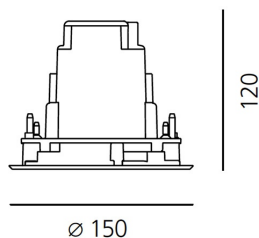

ТЕХНИЧЕСКИЕ ДАННЫЕ ПРОДУКТА

Ego 150R DL 6°x54° 3000K Inox

ДИЗАЙН:

Artemide
2011

МАТЕРИАЛЫ:

ОПИСАНИЕ:

Light fixture with high-performance LED light sources. Ceiling installation. Two different housing depths. Round and square version in five sizes. Consists of body, frame, black silkscreened tempered glass, fixing springs. Body in EN AB44100 aluminium, silicone gaskets. Frame in aluminium or stainless steel AISI 316. Black silkscreened tempered glass, 8mm-thick. Fixing springs in harmonic iron. Power connection to the mains by means of a H05RN-r cabl and IP68 electrical terminal board, supplied with the fixture. Glass surface temperature lower than 40°C. Fixed optics. PMMA lenses in 3 different versions of beams. White monochromatic LEDs available in 2 colour temperatures Warm = 3000K Neutral = 4000K Painted die-cast aluminium with 3-stage outdoortreatment: nanotechnologies, anti-oxidant primer, polyester paint. Technical features of light fixtures in compliance with EN60598-1 and part 2-13. IP Rating IP65. Insulation class III. Installation must be carried out by specialized personnel. Carefully follow the instructions.

ТЕХНИЧЕСКИЕ ДАННЫЕ

ХАРАКТЕРИСТИКИ

Наименование продукции: Ego 150R DL 6°x54° 3000K
Inox
Код: T4084ELPTW00
Цвет: Steel
Серии: Nord Light, Outdoor

РАЗМЕРЫ

Диаметр: cm 15
Глубина встройки: cm 12
Форма отверстия: Круглая форма
Ударопрочность: IK10

РАЗМЕРЫ

ЦВЕТ

ЛАМПЫ ВКЛЮЧЕНЫ В КОМПЛЕКТ

Категория: LED
Ватт: 8W
Мощность (каждый): 2W
Световой поток (lm): 382lm
Количество: 1 x 4
Типология: 1
Цветовая температура (K): 3000K
Класс: A

LUMINAIR

ПРА: electronic power supply
included
Watt: 8W