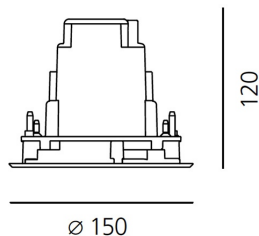

ТЕХНИЧЕСКИЕ ДАННЫЕ ПРОДУКТА

Ego 150R DL 38° 4000K Inox

ДИЗАЙН:

Artemide
2011

МАТЕРИАЛЫ:

ОПИСАНИЕ:

Light fixture with high-performance LED light sources. Ceiling installation. Two different housing depths. Round and square version in five sizes. Consists of body, frame, black silkscreened tempered glass, fixing springs. Body in EN AB44100 aluminium, silicone gaskets. Frame in aluminium or stainless steel AISI 316. Black silkscreened tempered glass, 8mm-thick. Fixing springs in harmonic iron. Power connection to the mains by means of a H05RN-r cabl and IP68 electrical terminal board, supplied with the fixture. Glass surface temperature lower than 40°C. Fixed optics. PMMA lenses in 3 different versions of beams. White monochromatic LEDs available in 2 colour temperatures Warm = 3000K Neutral = 4000K Painted die-cast aluminium with 3-stage outdoortreatment: nanotechnologies, anti-oxidant primer, polyester paint. Technical features of light fixtures in compliance with EN60598-1 and part 2-13. IP Rating IP65. Insulation class III. Installation must be carried out by specialized personnel. Carefully follow the instructions.

ТЕХНИЧЕСКИЕ ДАННЫЕ

ХАРАКТЕРИСТИКИ

Наименование продукции: Ego 150R DL 38° 4000K
Inox
Код: T4084WFLN00
Цвет: Steel
Серии: Nord Light, Outdoor

РАЗМЕРЫ

Диаметр: cm 150
Глубина встройки: cm 12
Форма отверстия: Круглая форма
Ударопрочность: IK10

РАЗМЕРЫ

ЦВЕТ

ЛАМПЫ ВКЛЮЧЕНЫ В КОМПЛЕКТ

Категория: LED
Ватт: 8W
Мощность (каждый): 2W
Световой поток (lm): 437lm
Количество: 1 x 4
Типология: 1
Цветовая температура (K): 4000K
Класс: A

LUMINAIR

ПРА: electronic power supply
included
Watt: 8W