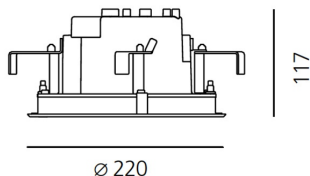

ТЕХНИЧЕСКИЕ ДАННЫЕ ПРОДУКТА

Ego 220R DL 4° 4000K Aluminium

ДИЗАЙН:

Artemide
2011

МАТЕРИАЛЫ:

ОПИСАНИЕ:

Light fixture with high-performance LED light sources. Ceiling installation. Two different housing depths. Round and square version in five sizes. Consists of body, frame, black silkscreened tempered glass, fixing springs. Body in EN AB44100 aluminium, silicone gaskets. Frame in aluminium or stainless steel AISI 316. Black silkscreened tempered glass, 8mm-thick. Fixing springs in harmonic iron. Power connection to the mains by means of a H05RN-r cabl and IP68 electrical terminal board, supplied with the fixture. Glass surface temperature lower than 40°C. Fixed optics. PMMA lenses in 3 different versions of beams. White monochromatic LEDs available in 2 colour temperatures Warm = 3000K Neutral = 4000K Painted die-cast aluminium with 3-stage outdoortreatment: nanotechnologies, anti-oxidant primer, polyester paint. Technical features of light fixtures in compliance with EN60598-1 and part 2-13. IP Rating IP65. Insulation class III. Installation must be carried out by specialized personnel. Carefully follow the instructions.

ТЕХНИЧЕСКИЕ ДАННЫЕ

ХАРАКТЕРИСТИКИ

Наименование продукции: Ego 220R DL 4° 4000K
Alluminium
Код: T4087NSPN00
Цвет: Aluminium
Серии: Nord Light, Outdoor

РАЗМЕРЫ

Диаметр: cm 22
Глубина встройки: cm 11.7
Форма отверстия: Круглая форма
Ударопрочность: IK10

РАЗМЕРЫ

ЦВЕТ