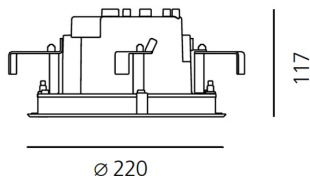

ТЕХНИЧЕСКИЕ ДАННЫЕ ПРОДУКТА

Ego 220S DL 38° 4000K Alluminium

ДИЗАЙН:

Nord Light
2011

МАТЕРИАЛЫ:

ОПИСАНИЕ:

Light fixture with high-performance LED light sources. Ceiling installation. Two different housing depths. Round and square version in five sizes. Consists of body, frame, black silkscreened tempered glass, fixing springs. Body in EN AB44100 aluminium, silicone gaskets. Frame in aluminium or stainless steel AISI 316. Black silkscreened tempered glass, 8mm-thick. Fixing springs in harmonic iron. Power connection to the mains by means of a H05RN-r cabl and IP68 electrical terminal board, supplied with the fixture. Glass surface temperature lower than 40°C. Fixed optics. PMMA lenses in 3 different versions of beams. White monochromatic LEDs available in 2 colour temperatures Warm = 3000K Neutral = 4000K Painted die-cast aluminium with 3-stage outdoortreatment: nanotechnologies, anti-oxidant primer, polyester paint. Technical features of light fixtures in compliance with EN60598-1 and part 2-13. IP Rating IP65. Insulation class III. Installation must be carried out by specialized personnel. Carefully follow the instructions.

ТЕХНИЧЕСКИЕ ДАННЫЕ

ХАРАКТЕРИСТИКИ

Наименование продукции: Ego 220S DL 38° 4000K
Alluminium
Код: T4087WFLN00
Цвет: Aluminium
Серии: Nord Light, Outdoor

РАЗМЕРЫ

Диаметр: cm 22
Глубина встройки: cm 11.7
Форма отверстия: Круглая форма
Ударопрочность: IK10

РАЗМЕРЫ

ЦВЕТ