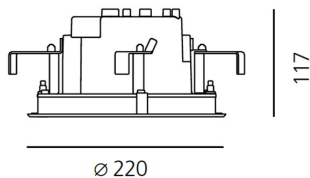

ТЕХНИЧЕСКИЕ ДАННЫЕ ПРОДУКТА

Ego 220S DL 38° 3000K Alluminium

ДИЗАЙН:

Artemide
2011

МАТЕРИАЛЫ:

ОПИСАНИЕ:

Light fixture with high-performance LED light sources. Ceiling installation. Two different housing depths. Round and square version in five sizes. Consists of body, frame, black silkscreened tempered glass, fixing springs. Body in EN AB44100 aluminium, silicone gaskets. Frame in aluminium or stainless steel AISI 316. Black silkscreened tempered glass, 8mm-thick. Fixing springs in harmonic iron. Power connection to the mains by means of a H05RN-r cabl and IP68 electrical terminal board, supplied with the fixture. Glass surface temperature lower than 40°C. Fixed optics. PMMA lenses in 3 different versions of beams. White monochromatic LEDs available in 2 colour temperatures Warm = 3000K Neutral = 4000K Painted die-cast aluminium with 3-stage outdoortreatment: nanotechnologies, anti-oxidant primer, polyester paint. Technical features of light fixtures in compliance with EN60598-1 and part 2-13. IP Rating IP65. Insulation class III. Installation must be carried out by specialized personnel. Carefully follow the instructions.

ТЕХНИЧЕСКИЕ ДАННЫЕ

ХАРАКТЕРИСТИКИ

Наименование продукции: Ego 220S DL 38° 3000K Alluminium
Код: T4087WFLW00
Цвет: Aluminium
Серии: Nord Light, Outdoor

РАЗМЕРЫ

Диаметр: cm 22
Глубина встройки: cm 11.7
Форма отверстия: Круглая форма
Ударопрочность: IK10

РАЗМЕРЫ

ЦВЕТ

ЛАМПЫ ВКЛЮЧЕНЫ В КОМПЛЕКТ

Категория: LED
Ватт: 16W
Мощность (каждый): 1,77W
Световой поток (lm): 884lm
Количество: 1 x 9
Типология: 1
Цветовая температура (K): 3000K
Класс: A

LUMINAIR

ПРА: electronic power supply included
Watt: 16W