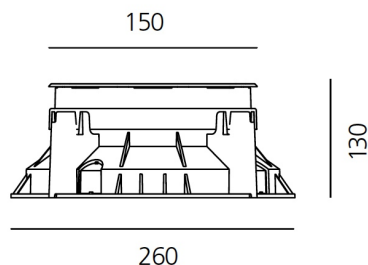

ТЕХНИЧЕСКИЕ ДАННЫЕ ПРОДУКТА

Ego 150 glass walk-over 6x54° 392 lm - 4000K Square

ДИЗАЙН:

Artemide
2011

МАТЕРИАЛЫ:

ОПИСАНИЕ:

Light fixture with high-performance LED light sources. Recessed floor installation. Walk-over version. Housing depths: Ego WO: 110mm - 120mm, Ego Flat WO: 60mm. Round and square version in five sizes. Consists of body, frame, black silkscreened tempered glass, recessing box. Body in EN AB44100 aluminium, silicone gaskets. Three colour options: with aluminium (only in the 50mm and 90mm size), stainless steel or black silkscreened tempered glass frame, 8mm thick, flush floor-mounting Recessing box for laying in reinforced polymer, can be ordered separately. Ego Flat WO-Feeding cable H05RN-F, with 300cm length for EGO 55 & EGO 90, 20cm for EGO 150, 30cm for EGO 220. Power connection to the mains by means of remote ballast and IP68 electrical terminal board, supplied with the fixture. Fixing to the recessing box is ensured by means of anti-vandal screws TORX, AISI 316. Glass surface temperature lower than 40°C. Fixed optics. PMMA lenses in 3 different versions of beams. White monochromatic LEDs available in 2 colour temperatures: Warm = 3000K Neutral = 4000K Screws in stainless steel AISI 316. Painted die-cast aluminium with 3-stage outdoor treatment: nanotechnologies, antioxidant primer, polyester paint. Technical features of light fixtures in compliance with EN60598-1 and part 2-13. IP Rating IP65 IP67. Insulation class: Ego WO: class I. Ego Flat WO: class III. Installation must be carried out by specialized personnel. Carefully follow the instructions.

ТЕХНИЧЕСКИЕ ДАННЫЕ

ХАРАКТЕРИСТИКИ

Наименование продукции: Ego 150 glass walk-over
6x54° 392 lm - 4000K
Square
Код: T4100ELPTN00 + T409914
Цвет: Aluminium
Серии: Nord Light, Outdoor

РАЗМЕРЫ

Диаметр: cm 15
Длина базы: cm 26
Ширина базы: cm 26
Глубина встройки: cm 13
Форма отверстия: Квадратная форма
Ударопрочность: IK09

РАЗМЕРЫ

ЦВЕТ