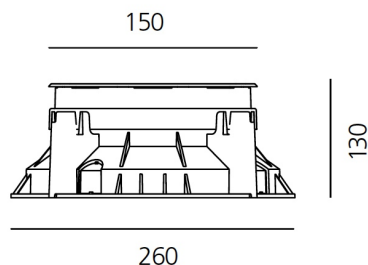

ТЕХНИЧЕСКИЕ ДАННЫЕ ПРОДУКТА

Ego 150 glass walk-over 6x54° 366 lm - 3000K Square

ДИЗАЙН:

Artemide
2011

МАТЕРИАЛЫ:

ОПИСАНИЕ:

Light fixture with high-performance LED light sources. Recessed floor installation. Walk-over version. Housing depths: Ego WO: 110mm - 120mm, Ego Flat WO: 60mm. Round and square version in five sizes. Consists of body, frame, black silkscreened tempered glass, recessing box. Body in EN AB44100 aluminium, silicone gaskets. Three colour options: with aluminium (only in the 50mm and 90mm size), stainless steel or black silkscreened tempered glass frame, 8mm thick, flush floor-mounting Recessing box for laying in reinforced polymer, can be ordered separately. Ego Flat WO-Feeding cable H05RN-F, with 300cm length for EGO 55 & EGO 90, 20cm for EGO 150, 30cm for EGO 220. Power connection to the mains by means of remote ballast and IP68 electrical terminal board, supplied with the fixture. Fixing to the recessing box is ensured by means of anti-vandal screws TORX, AISI 316. Glass surface temperature lower than 40°C. Fixed optics. PMMA lenses in 3 different versions of beams. White monochromatic LEDs available in 2 colour temperatures: Warm = 3000K Neutral = 4000K Screws in stainless steel AISI 316. Painted die-cast aluminium with 3-stage outdoor treatment: nanotechnologies, antioxidant primer, polyester paint. Technical features of light fixtures in compliance with EN60598-1 and part 2-13. IP Rating IP65 IP67. Insulation class: Ego WO: class I. Ego Flat WO: class III. Installation must be carried out by specialized personnel. Carefully follow the instructions.

ТЕХНИЧЕСКИЕ ДАННЫЕ

ХАРАКТЕРИСТИКИ

Наименование продукции: Ego 150 glass walk-over
6x54° 366 lm - 3000K
Square
Код: T4100ELPTW00 + T409914
Цвет: Aluminium
Серии: Nord Light, Outdoor

РАЗМЕРЫ

Диаметр: cm 15
Длина базы: cm 26
Ширина базы: cm 26
Глубина встройки: cm 13
Форма отверстия: Квадратная форма
Ударопрочность: IK09

РАЗМЕРЫ

ЦВЕТ