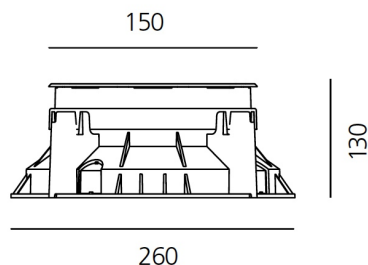

ТЕХНИЧЕСКИЕ ДАННЫЕ ПРОДУКТА

Ego 150 glass walk-over 5° 366 lm - 3000K Square

ДИЗАЙН:

Artemide
2011

МАТЕРИАЛЫ:

ОПИСАНИЕ:

Light fixture with high-performance LED light sources. Recessed floor installation. Walk-over version. Housing depths: Ego WO: 110mm - 120mm, Ego Flat WO: 60mm. Round and square version in five sizes. Consists of body, frame, black silkscreened tempered glass, recessing box. Body in EN AB44100 aluminium, silicone gaskets. Three colour options: with aluminium (only in the 50mm and 90mm size), stainless steel or black silkscreened tempered glass frame, 8mm thick, flush floor-mounting Recessing box for laying in reinforced polymer, can be ordered separately. Ego Flat WO-Feeding cable H05RN-F, with 300cm length for EGO 55 & EGO 90, 20cm for EGO 150, 30cm for EGO 220. Power connection to the mains by means of remote ballast and IP68 electrical terminal board, supplied with the fixture. Fixing to the recessing box is ensured by means of anti-vandal screws TORX, AISI 316. Glass surface temperature lower than 40°C. Fixed optics. PMMA lenses in 3 different versions of beams. White monochromatic LEDs available in 2 colour temperatures: Warm = 3000K Neutral = 4000K Screws in stainless steel AISI 316. Painted die-cast aluminium with 3-stage outdoor treatment: nanotechnologies, antioxidant primer, polyester paint. Technical features of light fixtures in compliance with EN60598-1 and part 2-13. IP Rating IP65 IP67. Insulation class: Ego WO: class I. Ego Flat WO: class III. Installation must be carried out by specialized personnel. Carefully follow the instructions.

ТЕХНИЧЕСКИЕ ДАННЫЕ

ХАРАКТЕРИСТИКИ

Наименование продукции: Ego 150 glass walk-over 5°
366 lm - 3000K Square
Код: T4100NSPW00 + T409914
Цвет: Aluminium
Серии: Nord Light, Outdoor

РАЗМЕРЫ

Диаметр: cm 15
Длина базы: cm 26
Ширина базы: cm 26
Глубина встройки: cm 13
Форма отверстия: Квадратная форма
Ударопрочность: IK09

РАЗМЕРЫ

ЦВЕТ