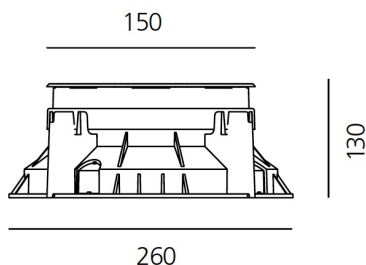

ТЕХНИЧЕСКИЕ ДАННЫЕ ПРОДУКТА

Ego 150 glass walk-over 38° 344 lm - 4000K Square

ДИЗАЙН:

Artemide
2011

МАТЕРИАЛЫ:

ОПИСАНИЕ:

Light fixture with high-performance LED light sources. Recessed floor installation. Walk-over version. Housing depths: Ego WO: 110mm - 120mm, Ego Flat WO: 60mm. Round and square version in five sizes. Consists of body, frame, black silkscreened tempered glass, recessing box. Body in EN AB44100 aluminium, silicone gaskets. Three colour options: with aluminium (only in the 50mm and 90mm size), stainless steel or black silkscreened tempered glass frame, 8mm thick, flush floor-mounting Recessing box for laying in reinforced polymer, can be ordered separately. Ego Flat WO-Feeding cable H05RN-F, with 300cm length for EGO 55 & EGO 90, 20cm for EGO 150, 30cm for EGO 220. Power connection to the mains by means of remote ballast and IP68 electrical terminal board, supplied with the fixture. Fixing to the recessing box is ensured by means of anti-vandal screws TORX, AISI 316. Glass surface temperature lower than 40°C. Fixed optics. PMMA lenses in 3 different versions of beams. White monochromatic LEDs available in 2 colour temperatures: Warm = 3000K Neutral = 4000K Screws in stainless steel AISI 316. Painted die-cast aluminium with 3-stage outdoor treatment: nanotechnologies, antioxidant primer, polyester paint. Technical features of light fixtures in compliance with EN60598-1 and part 2-13. IP Rating IP65 IP67. Insulation class: Ego WO: class I. Ego Flat WO: class III. Installation must be carried out by specialized personnel. Carefully follow the instructions.

ТЕХНИЧЕСКИЕ ДАННЫЕ

ХАРАКТЕРИСТИКИ

Наименование продукции: Ego 150 glass walk-over 38°
344 lm - 4000K Square
Код: T4100WFLN00 + T409914
Цвет: Aluminium
Серии: Nord Light, Outdoor

РАЗМЕРЫ

Диаметр: cm 15
Длина базы: cm 26
Ширина базы: cm 26
Глубина встройки: cm 13
Форма отверстия: Квадратная форма
Ударопрочность: IK09

РАЗМЕРЫ

ЦВЕТ