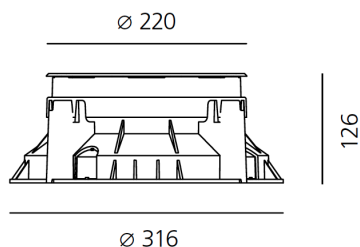

ТЕХНИЧЕСКИЕ ДАННЫЕ ПРОДУКТА

Ego 220 glass walk-over 38° 850 lm 4000K Round

ДИЗАЙН:

Nord Light
2011

МАТЕРИАЛЫ:

ОПИСАНИЕ:

Light fixture with high-performance LED light sources. Recessed floor installation. Walk-over version. Housing depths: Ego WO: 110mm - 120mm, Ego Flat WO: 60mm. Round and square version in five sizes. Consists of body, frame, black silkscreened tempered glass, recessing box. Body in EN AB44100 aluminium, silicone gaskets. Three colour options: with aluminium (only in the 50mm and 90mm size), stainless steel or black silkscreened tempered glass frame, 8mm thick, flush floor-mounting Recessing box for laying in reinforced polymer, can be ordered separately. Ego Flat WO-Feeding cable H05RN-F, with 300cm length for EGO 55 & EGO 90, 20cm for EGO 150, 30cm for EGO 220. Power connection to the mains by means of remote ballast and IP68 electrical terminal board, supplied with the fixture. Fixing to the recessing box is ensured by means of anti-vandal screws TORX, AISI 316. Glass surface temperature lower than 40°C. Fixed optics. PMMA lenses in 3 different versions of beams. White monochromatic LEDs available in 2 colour temperatures: Warm = 3000K Neutral = 4000K Screws in stainless steel AISI 316. Painted die-cast aluminium with 3-stage outdoor treatment: nanotechnologies, antioxidant primer, polyester paint. Technical features of light fixtures in compliance with EN60598-1 and part 2-13. IP Rating IP65 IP67. Insulation class: Ego WO: class I. Ego Flat WO: class III. Installation must be carried out by specialized personnel. Carefully follow the instructions.

ВЫБРАТЬ

LED

Steel

КОД ПРОДУКТА

T4111WFLN00 +
T409911

Вид светового потока

IP 65/67

Flood opticWide luminous flow suitable for lighting large areas.

ТЕХНИЧЕСКИЕ ДАННЫЕ