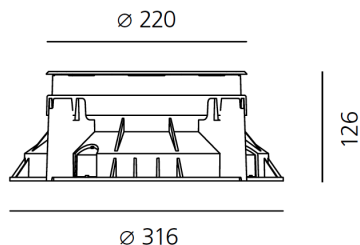

ТЕХНИЧЕСКИЕ ДАННЫЕ ПРОДУКТА

Ego 220 glass walk-over 38° 794 lm 3000K Round

ДИЗАЙН:

Nord Light
2011

МАТЕРИАЛЫ:

ОПИСАНИЕ:

Light fixture with high-performance LED light sources. Recessed floor installation. Walk-over version. Housing depths: Ego WO: 110mm - 120mm, Ego Flat WO: 60mm. Round and square version in five sizes. Consists of body, frame, black silkscreened tempered glass, recessing box. Body in EN AB44100 aluminium, silicone gaskets. Three colour options: with aluminium (only in the 50mm and 90mm size), stainless steel or black silkscreened tempered glass frame, 8mm thick, flush floor-mounting Recessing box for laying in reinforced polymer, can be ordered separately. Ego Flat WO-Feeding cable H05RN-F, with 300cm length for EGO 55 & EGO 90, 20cm for EGO 150, 30cm for EGO 220. Power connection to the mains by means of remote ballast and IP68 electrical terminal board, supplied with the fixture. Fixing to the recessing box is ensured by means of anti-vandal screws TORX, AISI 316. Glass surface temperature lower than 40°C. Fixed optics. PMMA lenses in 3 different versions of beams. White monochromatic LEDs available in 2 colour temperatures: Warm = 3000K Neutral = 4000K Screws in stainless steel AISI 316. Painted die-cast aluminium with 3-stage outdoor treatment: nanotechnologies, antioxidant primer, polyester paint. Technical features of light fixtures in compliance with EN60598-1 and part 2-13. IP Rating IP65 IP67. Insulation class: Ego WO: class I. Ego Flat WO: class III. Installation must be carried out by specialized personnel. Carefully follow the instructions.

ВЫБРАТЬ

LED

Steel

КОД ПРОДУКТА

T4111WFLW00 +
T409911

Вид светового потока

IP 65/67

Flood opticWide luminous flow suitable for lighting large areas.

ТЕХНИЧЕСКИЕ ДАННЫЕ