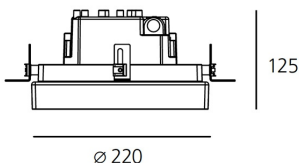

ТЕХНИЧЕСКИЕ ДАННЫЕ ПРОДУКТА

Ego 220R DL 6°x54° 4000K

ДИЗАЙН:

Artemide
2011

МАТЕРИАЛЫ:

ОПИСАНИЕ:

Light fixture with high-performance LED light sources. Ceiling installation. Two different housing depths. Round and square version in five sizes. Consists of body, frame, black silkscreened tempered glass, fixing springs. Body in EN AB44100 aluminium, silicone gaskets. Frame in aluminium or stainless steel AISI 316. Black silkscreened tempered glass, 8mm-thick. Fixing springs in harmonic iron. Power connection to the mains by means of a H05RN-r cabl and IP68 electrical terminal board, supplied with the fixture. Glass surface temperature lower than 40°C. Fixed optics. PMMA lenses in 3 different versions of beams. White monochromatic LEDs available in 2 colour temperatures Warm = 3000K Neutral = 4000K Painted die-cast aluminium with 3-stage outdoortreatment: nanotechnologies, anti-oxidant primer, polyester paint. Technical features of light fixtures in compliance with EN60598-1 and part 2-13. IP Rating IP65. Insulation class III. Installation must be carried out by specialized personnel. Carefully follow the instructions.

Flood opticWide luminous flow suitable for lighting large areas.

ВЫБРАТЬ

LED

Aluminium

КОД ПРОДУКТА

T4131ELPTN002

Вид светового потока

IP 65/67

ТЕХНИЧЕСКИЕ ДАННЫЕ

ХАРАКТЕРИСТИКИ

Наименование продукции: Ego 220R DL 6°x54°
4000K
Код: T4131ELPTN002
Цвет: Aluminium
Серии: Outdoor

РАЗМЕРЫ

Диаметр: cm 22
Диаметр отверстия: cm 20.3
Глубина встройки: cm 12.5
Форма отверстия: Круглая форма
Ударопрочность: IK10

ЛАМПЫ ВКЛЮЧЕНЫ В КОМПЛЕКТ

Категория: LED
Ватт: 16W
Мощность (каждый): 1,77W
Световой поток (lm): 1011lm
Количество: 1 x 9
Типология: 1
Цветовая температура (K): 4000K
Класс: A

LUMINAIR