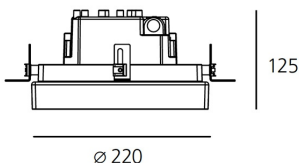

ТЕХНИЧЕСКИЕ ДАННЫЕ ПРОДУКТА

Ego 220R DL 6°x54° 3000K

ДИЗАЙН:

Artemide
2011

МАТЕРИАЛЫ:

ОПИСАНИЕ:

Light fixture with high-performance LED light sources. Ceiling installation. Two different housing depths. Round and square version in five sizes. Consists of body, frame, black silkscreened tempered glass, fixing springs. Body in EN AB44100 aluminium, silicone gaskets. Frame in aluminium or stainless steel AISI 316. Black silkscreened tempered glass, 8mm-thick. Fixing springs in harmonic iron. Power connection to the mains by means of a H05RN-r cabl and IP68 electrical terminal board, supplied with the fixture. Glass surface temperature lower than 40°C. Fixed optics. PMMA lenses in 3 different versions of beams. White monochromatic LEDs available in 2 colour temperatures Warm = 3000K Neutral = 4000K Painted die-cast aluminium with 3-stage outdoortreatment: nanotechnologies, anti-oxidant primer, polyester paint. Technical features of light fixtures in compliance with EN60598-1 and part 2-13. IP Rating IP65. Insulation class III. Installation must be carried out by specialized personnel. Carefully follow the instructions.

Flood opticWide luminous flow suitable for lighting large areas.

ВЫБРАТЬ

LED

Aluminium

КОД ПРОДУКТА

T4131ELPTW00

Вид светового потока

IP 65/67

ТЕХНИЧЕСКИЕ ДАННЫЕ

ХАРАКТЕРИСТИКИ

Наименование продукции: Ego 220R DL 6°x54°
3000K
Код: T4131ELPTW00
Цвет: Aluminium
Серии: Outdoor

РАЗМЕРЫ

Диаметр: cm 22
Диаметр отверстия: cm 20.3
Глубина встройки: cm 12.5
Форма отверстия: Круглая форма
Ударопрочность: IK10

ЛАМПЫ ВКЛЮЧЕНЫ В КОМПЛЕКТ

Категория: LED
Ватт: 16W
Мощность (каждый): 1,77W
Световой поток (lm): 884lm
Количество: 1 x 9
Типология: 1
Цветовая температура (K): 3000K
Класс: A

LUMINAIR