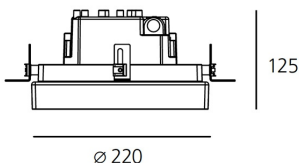

ТЕХНИЧЕСКИЕ ДАННЫЕ ПРОДУКТА

Ego 220R DL 38° 4000K

ДИЗАЙН:

Nord Light
2011

МАТЕРИАЛЫ:

ОПИСАНИЕ:

Light fixture with high-performance LED light sources. Ceiling installation. Two different housing depths. Round and square version in five sizes. Consists of body, frame, black silkscreened tempered glass, fixing springs. Body in EN AB44100 aluminium, silicone gaskets. Frame in aluminium or stainless steel AISI 316. Black silkscreened tempered glass, 8mm-thick. Fixing springs in harmonic iron. Power connection to the mains by means of a H05RN-r cabl and IP68 electrical terminal board, supplied with the fixture. Glass surface temperature lower than 40°C. Fixed optics. PMMA lenses in 3 different versions of beams. White monochromatic LEDs available in 2 colour temperatures Warm = 3000K Neutral = 4000K Painted die-cast aluminium with 3-stage outdoortreatment: nanotechnologies, anti-oxidant primer, polyester paint. Technical features of light fixtures in compliance with EN60598-1 and part 2-13. IP Rating IP65. Insulation class III. Installation must be carried out by specialized personnel. Carefully follow the instructions.

Flood opticWide luminous flow suitable for lighting large areas.

ВЫБРАТЬ

LED

Aluminium

КОД ПРОДУКТА

T4131WFLN00

Вид светового потока

IP 65/67

ТЕХНИЧЕСКИЕ ДАННЫЕ

ХАРАКТЕРИСТИКИ

Наименование продукции: Ego 220R DL 38°
4000K
Код: T4131WFLN00
Цвет: Aluminium
Серии: Outdoor

РАЗМЕРЫ

Диаметр: cm 22
Диаметр отверстия: cm 20.3
Глубина встройки: cm 12.5
Форма отверстия: Круглая форма
Ударопрочность: IK10

ЛАМПЫ ВКЛЮЧЕНЫ В КОМПЛЕКТ

Категория: LED
Ватт: 16W
Мощность (каждый): 1,77W
Световой поток (lm): 1011lm
Количество: 1 x 9
Типология: 1
Цветовая температура (K): 4000K
Класс: A

LUMINAIR