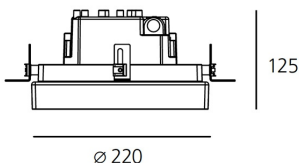

ТЕХНИЧЕСКИЕ ДАННЫЕ ПРОДУКТА

Ego 220R DL 38° 3000K

ДИЗАЙН:

Nord Light
2011

МАТЕРИАЛЫ:

ОПИСАНИЕ:

Light fixture with high-performance LED light sources. Ceiling installation. Two different housing depths. Round and square version in five sizes. Consists of body, frame, black silkscreened tempered glass, fixing springs. Body in EN AB44100 aluminium, silicone gaskets. Frame in aluminium or stainless steel AISI 316. Black silkscreened tempered glass, 8mm-thick. Fixing springs in harmonic iron. Power connection to the mains by means of a H05RN-r cabl and IP68 electrical terminal board, supplied with the fixture. Glass surface temperature lower than 40°C. Fixed optics. PMMA lenses in 3 different versions of beams. White monochromatic LEDs available in 2 colour temperatures Warm = 3000K Neutral = 4000K Painted die-cast aluminium with 3-stage outdoortreatment: nanotechnologies, anti-oxidant primer, polyester paint. Technical features of light fixtures in compliance with EN60598-1 and part 2-13. IP Rating IP65. Insulation class III. Installation must be carried out by specialized personnel. Carefully follow the instructions.

Flood opticWide luminous flow suitable for lighting large areas.

ВЫБРАТЬ

LED

Aluminium

КОД ПРОДУКТА

T4131WFLW00

Вид светового потока

IP 65/67

ТЕХНИЧЕСКИЕ ДАННЫЕ

ХАРАКТЕРИСТИКИ

Наименование продукции: Ego 220R DL 38°
3000K
Код: T4131WFLW00
Цвет: Aluminium
Серии: Outdoor

РАЗМЕРЫ

Диаметр: cm 22
Диаметр отверстия: cm 20.3
Глубина встройки: cm 12.5
Форма отверстия: Круглая форма
Ударопрочность: IK10

ЛАМПЫ ВКЛЮЧЕНЫ В КОМПЛЕКТ

Категория: LED
Ватт: 16W
Мощность (каждый): 1,77W
Световой поток (lm): 884lm
Количество: 1 x 9
Типология: 1
Цветовая температура (K): 3000K
Класс: A

LUMINAIR