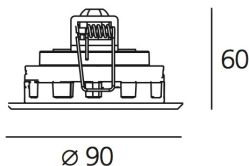

ТЕХНИЧЕСКИЕ ДАННЫЕ ПРОДУКТА

Ego Flat 90R DL 24° 4000K Alluminium

**ДИЗАЙН:**

Nord Light
2011

МАТЕРИАЛЫ:**ОПИСАНИЕ:**

Light fixture with high-performance LED light sources. Ceiling installation. Two different housing depths. Round and square version in five sizes. Consists of body, frame, black silkscreened tempered glass, fixing springs. Body in EN AB44100 aluminium, silicone gaskets. Frame in aluminium or stainless steel AISI 316. Black silkscreened tempered glass, 8mm-thick. Fixing springs in harmonic iron. Power connection to the mains by means of a H05RN-r cabl and IP68 electrical terminal board, supplied with the fixture. Glass surface temperature lower than 40°C. Fixed optics. PMMA lenses in 3 different versions of beams. White monochromatic LEDs available in 2 colour temperatures Warm = 3000K Neutral = 4000K Painted die-cast aluminium with 3-stage outdoortreatment: nanotechnologies, anti-oxidant primer, polyester paint. Technical features of light fixtures in compliance with EN60598-1 and part 2-13. IP Rating IP65. Insulation class III. Installation must be carried out by specialized personnel. Carefully follow the instructions.

РАЗМЕРЫ

Диаметр: cm 9
Диаметр отверстия: cm 8
Глубина встройки: cm 6
Форма отверстия: Круглая форма
Ударопрочность: IK10

РАЗМЕРЫ**ЛАМПЫ ВКЛЮЧЕНЫ В КОМПЛЕКТ**

Категория: LED
Ватт: 3,2W
Световой поток (lm): 267lm
Типология: 1
Цветовая температура (K): 4000K
Класс: A