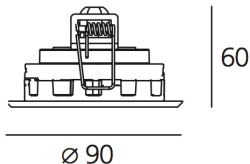

ТЕХНИЧЕСКИЕ ДАННЫЕ ПРОДУКТА

Ego Flat 90R DL 24° 3000K Alluminium

ДИЗАЙН:

Artemide
2011

МАТЕРИАЛЫ:

ОПИСАНИЕ:

Light fixture with high-performance LED light sources. Ceiling installation. Two different housing depths. Round and square version in five sizes. Consists of body, frame, black silkscreened tempered glass, fixing springs. Body in EN AB44100 aluminium, silicone gaskets. Frame in aluminium or stainless steel AISI 316. Black silkscreened tempered glass, 8mm-thick. Fixing springs in harmonic iron. Power connection to the mains by means of a H05RN-r cabl and IP68 electrical terminal board, supplied with the fixture. Glass surface temperature lower than 40°C. Fixed optics. PMMA lenses in 3 different versions of beams. White monochromatic LEDs available in 2 colour temperatures Warm = 3000K Neutral = 4000K Painted die-cast aluminium with 3-stage outdoortreatment: nanotechnologies, anti-oxidant primer, polyester paint. Technical features of light fixtures in compliance with EN60598-1 and part 2-13. IP Rating IP65. Insulation class III. Installation must be carried out by specialized personnel. Carefully follow the instructions.

ТЕХНИЧЕСКИЕ ДАННЫЕ

ХАРАКТЕРИСТИКИ

Наименование продукции: Ego Flat 90R DL 24° 3000K
Alluminium
Код: T42003FLW00
Цвет: Aluminium
Серии: Nord Light, Outdoor

РАЗМЕРЫ

Диаметр: cm 9
Диаметр отверстия: cm 8
Глубина встройки: cm 6
Форма отверстия: Круглая форма
Ударопрочность: IK10

РАЗМЕРЫ

ЛАМПЫ ВКЛЮЧЕНЫ В КОМПЛЕКТ

Категория: LED
Ватт: 3W
Световой поток (lm): 233lm
Типология: 1
Цветовая температура (K): 3000K
Класс: A

ЦВЕТ

LUMINAIR

ПРА: Electronic ballast supplied separately
Watt: 3W