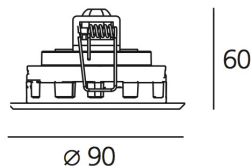

ТЕХНИЧЕСКИЕ ДАННЫЕ ПРОДУКТА

Ego Flat 90R DL 10° 4000K Alluminium

**ДИЗАЙН:**

Nord Light
2011

МАТЕРИАЛЫ:**ОПИСАНИЕ:**

Light fixture with high-performance LED light sources. Ceiling installation. Two different housing depths. Round and square version in five sizes. Consists of body, frame, black silkscreened tempered glass, fixing springs. Body in EN AB44100 aluminium, silicone gaskets. Frame in aluminium or stainless steel AISI 316. Black silkscreened tempered glass, 8mm-thick. Fixing springs in harmonic iron. Power connection to the mains by means of a H05RN-r cabl and IP68 electrical terminal board, supplied with the fixture. Glass surface temperature lower than 40°C. Fixed optics. PMMA lenses in 3 different versions of beams. White monochromatic LEDs available in 2 colour temperatures Warm = 3000K Neutral = 4000K Painted die-cast aluminium with 3-stage outdoortreatment: nanotechnologies, anti-oxidant primer, polyester paint. Technical features of light fixtures in compliance with EN60598-1 and part 2-13. IP Rating IP65. Insulation class III. Installation must be carried out by specialized personnel. Carefully follow the instructions.

ТЕХНИЧЕСКИЕ ДАННЫЕ**ХАРАКТЕРИСТИКИ**

Наименование продукции: Ego Flat 90R DL 10° 4000K
Alluminium
Код: T42003SPN00
Цвет: Aluminium
Серии: Nord Light, Outdoor

РАЗМЕРЫ

Диаметр: cm 9
Диаметр отверстия: cm 8
Глубина встройки: cm 6
Форма отверстия: Круглая форма
Ударопрочность: IK10

РАЗМЕРЫ**ЛАМПЫ ВКЛЮЧЕНЫ В КОМПЛЕКТ**

Категория: LED
Ватт: 3,2W
Световой поток (lm): 267lm
Типология: 1
Цветовая температура (K): 4000K
Класс: A

ЦВЕТ**LUMINAIR**

ПРА: Electronic ballast supplied separately
Watt: 3W