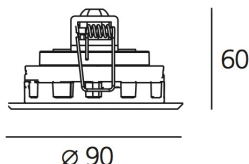

ТЕХНИЧЕСКИЕ ДАННЫЕ ПРОДУКТА

Ego Flat 90R DL 10° 3000K Alluminium

**ДИЗАЙН:**

Nord Light
2011

МАТЕРИАЛЫ:**ОПИСАНИЕ:**

Light fixture with high-performance LED light sources. Ceiling installation. Two different housing depths. Round and square version in five sizes. Consists of body, frame, black silkscreened tempered glass, fixing springs. Body in EN AB44100 aluminium, silicone gaskets. Frame in aluminium or stainless steel AISI 316. Black silkscreened tempered glass, 8mm-thick. Fixing springs in harmonic iron. Power connection to the mains by means of a H05RN-r cabl and IP68 electrical terminal board, supplied with the fixture. Glass surface temperature lower than 40°C. Fixed optics. PMMA lenses in 3 different versions of beams. White monochromatic LEDs available in 2 colour temperatures Warm = 3000K Neutral = 4000K Painted die-cast aluminium with 3-stage outdoortreatment: nanotechnologies, anti-oxidant primer, polyester paint. Technical features of light fixtures in compliance with EN60598-1 and part 2-13. IP Rating IP65. Insulation class III. Installation must be carried out by specialized personnel. Carefully follow the instructions.

ТЕХНИЧЕСКИЕ ДАННЫЕ**ХАРАКТЕРИСТИКИ**

Наименование продукции: Ego Flat 90R DL 10° 3000K
Alluminium
Код: T42003SPW00
Цвет: Aluminium
Серии: Nord Light, Outdoor

РАЗМЕРЫ

Диаметр: cm 9
Диаметр отверстия: cm 8
Глубина встройки: cm 6
Форма отверстия: Круглая форма
Ударопрочность: IK10

РАЗМЕРЫ**ЛАМПЫ ВКЛЮЧЕНЫ В КОМПЛЕКТ**

Категория: LED
Ватт: 3,2W
Световой поток (lm): 233lm
Типология: 1
Цветовая температура (K): 3000K
Класс: A

ЦВЕТ**LUMINAIR**

ПРА: Electronic ballast supplied separately
Watt: 3W