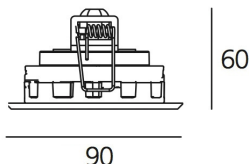

ТЕХНИЧЕСКИЕ ДАННЫЕ ПРОДУКТА

Ego Flat 90S DL 10°x40° 4000K Alluminium

ДИЗАЙН:

Nord Light
2011

МАТЕРИАЛЫ:

ОПИСАНИЕ:

Light fixture with high-performance LED light sources. Ceiling installation. Two different housing depths. Round and square version in five sizes. Consists of body, frame, black silkscreened tempered glass, fixing springs. Body in EN AB44100 aluminium, silicone gaskets. Frame in aluminium or stainless steel AISI 316. Black silkscreened tempered glass, 8mm-thick. Fixing springs in harmonic iron. Power connection to the mains by means of a H05RN-r cabl and IP68 electrical terminal board, supplied with the fixture. Glass surface temperature lower than 40°C. Fixed optics. PMMA lenses in 3 different versions of beams. White monochromatic LEDs available in 2 colour temperatures Warm = 3000K Neutral = 4000K Painted die-cast aluminium with 3-stage outdoortreatment: nanotechnologies, anti-oxidant primer, polyester paint. Technical features of light fixtures in compliance with EN60598-1 and part 2-13. IP Rating IP65. Insulation class III. Installation must be carried out by specialized personnel. Carefully follow the instructions.

ТЕХНИЧЕСКИЕ ДАННЫЕ

ХАРАКТЕРИСТИКИ

Наименование продукции: Ego Flat 90S DL 10°x40°
4000K Alluminium
Код: T42004ELPTN00
Цвет: Aluminium
Серии: Nord Light, Outdoor

РАЗМЕРЫ

Длина базы: cm 9
Ширина базы: cm 9
Глубина встройки: cm 6
Форма отверстия: Квадратная форма
Ударопрочность: IK10

РАЗМЕРЫ

ЛАМПЫ ВКЛЮЧЕНЫ В КОМПЛЕКТ

Категория: LED
Ватт: 3,2W
Световой поток (lm): 267lm
Типология: 1
Цветовая температура (K): 4000K
Класс: A

ЦВЕТ

LUMINAIR

ПРА: Electronic ballast supplied separately
Watt: 3W