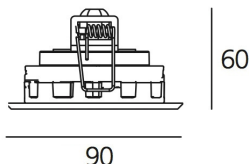

ТЕХНИЧЕСКИЕ ДАННЫЕ ПРОДУКТА

Ego Flat 90S DL 24° 4000K Alluminium

ДИЗАЙН:

Nord Light
2011

МАТЕРИАЛЫ:

ОПИСАНИЕ:

Light fixture with high-performance LED light sources. Ceiling installation. Two different housing depths. Round and square version in five sizes. Consists of body, frame, black silkscreened tempered glass, fixing springs. Body in EN AB44100 aluminium, silicone gaskets. Frame in aluminium or stainless steel AISI 316. Black silkscreened tempered glass, 8mm-thick. Fixing springs in harmonic iron. Power connection to the mains by means of a H05RN-r cabl and IP68 electrical terminal board, supplied with the fixture. Glass surface temperature lower than 40°C. Fixed optics. PMMA lenses in 3 different versions of beams. White monochromatic LEDs available in 2 colour temperatures Warm = 3000K Neutral = 4000K Painted die-cast aluminium with 3-stage outdoortreatment: nanotechnologies, anti-oxidant primer, polyester paint. Technical features of light fixtures in compliance with EN60598-1 and part 2-13. IP Rating IP65. Insulation class III. Installation must be carried out by specialized personnel. Carefully follow the instructions.

ТЕХНИЧЕСКИЕ ДАННЫЕ

ХАРАКТЕРИСТИКИ

Наименование продукции: Ego Flat 90S DL 24° 4000K
Alluminium
Код: T42004FLN00
Цвет: Aluminium
Серии: Nord Light, Outdoor

РАЗМЕРЫ

Длина базы: cm 9
Ширина базы: cm 9
Глубина встройки: cm 6
Форма отверстия: Квадратная форма
Ударопрочность: IK10

РАЗМЕРЫ

ЛАМПЫ ВКЛЮЧЕНЫ В КОМПЛЕКТ

Категория: LED
Ватт: 3,2W
Световой поток (lm): 267lm
Типология: 1
Цветовая температура (K): 4000K
Класс: A

ЦВЕТ

LUMINAIR

ПРА: Electronic ballast supplied separately
Watt: 3W