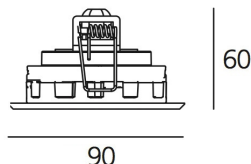

ТЕХНИЧЕСКИЕ ДАННЫЕ ПРОДУКТА

Ego Flat 90S DL 24° 3000K Alluminium

ДИЗАЙН:

Nord Light
2011

МАТЕРИАЛЫ:

ОПИСАНИЕ:

Light fixture with high-performance LED light sources. Ceiling installation. Two different housing depths. Round and square version in five sizes. Consists of body, frame, black silkscreened tempered glass, fixing springs. Body in EN AB44100 aluminium, silicone gaskets. Frame in aluminium or stainless steel AISI 316. Black silkscreened tempered glass, 8mm-thick. Fixing springs in harmonic iron. Power connection to the mains by means of a H05RN-r cabl and IP68 electrical terminal board, supplied with the fixture. Glass surface temperature lower than 40°C. Fixed optics. PMMA lenses in 3 different versions of beams. White monochromatic LEDs available in 2 colour temperatures Warm = 3000K Neutral = 4000K Painted die-cast aluminium with 3-stage outdoortreatment: nanotechnologies, anti-oxidant primer, polyester paint. Technical features of light fixtures in compliance with EN60598-1 and part 2-13. IP Rating IP65. Insulation class III. Installation must be carried out by specialized personnel. Carefully follow the instructions.

ТЕХНИЧЕСКИЕ ДАННЫЕ

ХАРАКТЕРИСТИКИ

Наименование продукции: Ego Flat 90S DL 24° 3000K
Alluminium
Код: T42004FLW00
Цвет: Aluminium
Серии: Nord Light, Outdoor

РАЗМЕРЫ

Длина базы: cm 9
Ширина базы: cm 9
Глубина встройки: cm 6
Форма отверстия: Квадратная форма
Ударопрочность: IK10

РАЗМЕРЫ

ЛАМПЫ ВКЛЮЧЕНЫ В КОМПЛЕКТ

Категория: LED
Ватт: 3,2W
Световой поток (lm): 233lm
Типология: 1
Цветовая температура (K): 3000K
Класс: A

ЦВЕТ

LUMINAIR

ПРА: Electronic ballast supplied separately
Watt: 3W