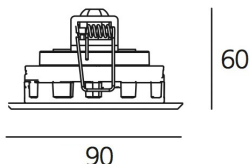

ТЕХНИЧЕСКИЕ ДАННЫЕ ПРОДУКТА

Ego Flat 90S DL 10° 4000K Alluminium

ДИЗАЙН:

Artemide
2011

МАТЕРИАЛЫ:

ОПИСАНИЕ:

Light fixture with high-performance LED light sources. Ceiling installation. Two different housing depths. Round and square version in five sizes. Consists of body, frame, black silkscreened tempered glass, fixing springs. Body in EN AB44100 aluminium, silicone gaskets. Frame in aluminium or stainless steel AISI 316. Black silkscreened tempered glass, 8mm-thick. Fixing springs in harmonic iron. Power connection to the mains by means of a H05RN-r cabl and IP68 electrical terminal board, supplied with the fixture. Glass surface temperature lower than 40°C. Fixed optics. PMMA lenses in 3 different versions of beams. White monochromatic LEDs available in 2 colour temperatures Warm = 3000K Neutral = 4000K Painted die-cast aluminium with 3-stage outdoortreatment: nanotechnologies, anti-oxidant primer, polyester paint. Technical features of light fixtures in compliance with EN60598-1 and part 2-13. IP Rating IP65. Insulation class III. Installation must be carried out by specialized personnel. Carefully follow the instructions.

ТЕХНИЧЕСКИЕ ДАННЫЕ

ХАРАКТЕРИСТИКИ

Наименование продукции: Ego Flat 90S DL 10° 4000K
Alluminium
Код: T42004SPN00
Цвет: Aluminium
Серии: Nord Light, Outdoor

РАЗМЕРЫ

Длина базы: cm 9
Ширина базы: cm 9
Глубина встройки: cm 6
Форма отверстия: Квадратная форма
Ударопрочность: IK10

РАЗМЕРЫ

ЛАМПЫ ВКЛЮЧЕНЫ В КОМПЛЕКТ

Категория: LED
Ватт: 3W
Световой поток (lm): 267lm
Типология: 1
Цветовая температура (K): 4000K
Класс: A

ЦВЕТ

LUMINAIR

ПРА: Electronic ballast supplied separately
Watt: 3W