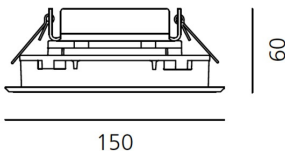

ТЕХНИЧЕСКИЕ ДАННЫЕ ПРОДУКТА

Ego Flat 150S DL 6°x54° 4000K Alluminium

ДИЗАЙН:

Artemide
2011

МАТЕРИАЛЫ:

ОПИСАНИЕ:

Light fixture with high-performance LED light sources. Ceiling installation. Two different housing depths. Round and square version in five sizes. Consists of body, frame, black silkscreened tempered glass, fixing springs. Body in EN AB44100 aluminium, silicone gaskets. Frame in aluminium or stainless steel AISI 316. Black silkscreened tempered glass, 8mm-thick. Fixing springs in harmonic iron. Power connection to the mains by means of a H05RN-r cabl and IP68 electrical terminal board, supplied with the fixture. Glass surface temperature lower than 40°C. Fixed optics. PMMA lenses in 3 different versions of beams. White monochromatic LEDs available in 2 colour temperatures Warm = 3000K Neutral = 4000K Painted die-cast aluminium with 3-stage outdoortreatment: nanotechnologies, anti-oxidant primer, polyester paint. Technical features of light fixtures in compliance with EN60598-1 and part 2-13. IP Rating IP65. Insulation class III. Installation must be carried out by specialized personnel. Carefully follow the instructions.

ТЕХНИЧЕСКИЕ ДАННЫЕ

ХАРАКТЕРИСТИКИ

Наименование продукции: Ego Flat 150S DL 6°x54°
4000K Alluminium
Код: T42006ELPTN00
Цвет: Aluminium
Серии: Nord Light, Outdoor

РАЗМЕРЫ

Длина базы: cm 15
Ширина базы: cm 15
Глубина встройки: cm 6
Форма отверстия: Квадратная форма
Ударопрочность: IK10

РАЗМЕРЫ

ЛАМПЫ ВКЛЮЧЕНЫ В КОМПЛЕКТ

Категория: LED
Ватт: 8W
Мощность (каждый): 2W
Световой поток (lm): 437lm
Количество: 1 x 4
Типология: 1
Цветовая температура (K): 4000K
Класс: A

ЦВЕТ

LUMINAIR

ПРА: Electronic ballast supplied separately
Watt: 8W