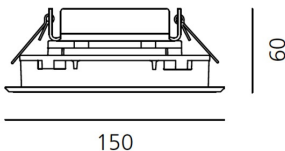

ТЕХНИЧЕСКИЕ ДАННЫЕ ПРОДУКТА

Ego Flat 150S DL 6°x54° 3000K Alluminium

ДИЗАЙН:

Nord Light
2011

МАТЕРИАЛЫ:

ОПИСАНИЕ:

Light fixture with high-performance LED light sources. Ceiling installation. Two different housing depths. Round and square version in five sizes. Consists of body, frame, black silkscreened tempered glass, fixing springs. Body in EN AB44100 aluminium, silicone gaskets. Frame in aluminium or stainless steel AISI 316. Black silkscreened tempered glass, 8mm-thick. Fixing springs in harmonic iron. Power connection to the mains by means of a H05RN-r cabl and IP68 electrical terminal board, supplied with the fixture. Glass surface temperature lower than 40°C. Fixed optics. PMMA lenses in 3 different versions of beams. White monochromatic LEDs available in 2 colour temperatures Warm = 3000K Neutral = 4000K Painted die-cast aluminium with 3-stage outdoortreatment: nanotechnologies, anti-oxidant primer, polyester paint. Technical features of light fixtures in compliance with EN60598-1 and part 2-13. IP Rating IP65. Insulation class III. Installation must be carried out by specialized personnel. Carefully follow the instructions.

ТЕХНИЧЕСКИЕ ДАННЫЕ

ХАРАКТЕРИСТИКИ

Наименование продукции: Ego Flat 150S DL 6°x54°
3000K Alluminium
Код: T42006ELPTW00
Цвет: Aluminium
Серии: Nord Light, Outdoor

РАЗМЕРЫ

Длина базы: cm 15
Ширина базы: cm 15
Глубина встройки: cm 6
Форма отверстия: Квадратная форма
Ударопрочность: IK10

РАЗМЕРЫ

ЛАМПЫ ВКЛЮЧЕНЫ В КОМПЛЕКТ

Категория: LED
Ватт: 8W
Мощность (каждый): 2W
Световой поток (lm): 382lm
Количество: 1 x 4
Типология: 1
Цветовая температура (K): 3000K
Класс: A

ЦВЕТ

LUMINAIR

ПРА: Electronic ballast supplied separately
Watt: 8W