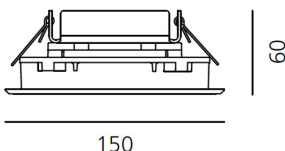

ТЕХНИЧЕСКИЕ ДАННЫЕ ПРОДУКТА

Ego Flat 150S DL 6° 4000K Alluminium

**ДИЗАЙН:**

Nord Light
2011

МАТЕРИАЛЫ:**ОПИСАНИЕ:**

Light fixture with high-performance LED light sources. Ceiling installation. Two different housing depths. Round and square version in five sizes. Consists of body, frame, black silkscreened tempered glass, fixing springs. Body in EN AB44100 aluminium, silicone gaskets. Frame in aluminium or stainless steel AISI 316. Black silkscreened tempered glass, 8mm-thick. Fixing springs in harmonic iron. Power connection to the mains by means of a H05RN-r cabl and IP68 electrical terminal board, supplied with the fixture. Glass surface temperature lower than 40°C. Fixed optics. PMMA lenses in 3 different versions of beams. White monochromatic LEDs available in 2 colour temperatures Warm = 3000K Neutral = 4000K Painted die-cast aluminium with 3-stage outdoortreatment: nanotechnologies, anti-oxidant primer, polyester paint. Technical features of light fixtures in compliance with EN60598-1 and part 2-13. IP Rating IP65. Insulation class III. Installation must be carried out by specialized personnel. Carefully follow the instructions.

РАЗМЕРЫ

Длина базы: cm 15
Ширина базы: cm 15
Глубина встройки: cm 6
Форма отверстия: Квадратная форма
Ударопрочность: IK10

РАЗМЕРЫ**ЛАМПЫ ВКЛЮЧЕНЫ В КОМПЛЕКТ**

Категория: LED
Ватт: 8W
Мощность (каждый): 2W
Световой поток (lm): 437lm
Количество: 1 x 4
Типология: 1
Цветовая температура (K): 4000K
Класс: A