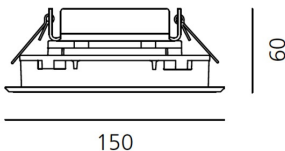

ТЕХНИЧЕСКИЕ ДАННЫЕ ПРОДУКТА

Ego Flat 150S DL 38° 4000K Alluminium

ДИЗАЙН:

Nord Light
2011

МАТЕРИАЛЫ:

ОПИСАНИЕ:

Light fixture with high-performance LED light sources. Ceiling installation. Two different housing depths. Round and square version in five sizes. Consists of body, frame, black silkscreened tempered glass, fixing springs. Body in EN AB44100 aluminium, silicone gaskets. Frame in aluminium or stainless steel AISI 316. Black silkscreened tempered glass, 8mm-thick. Fixing springs in harmonic iron. Power connection to the mains by means of a H05RN-r cabl and IP68 electrical terminal board, supplied with the fixture. Glass surface temperature lower than 40°C. Fixed optics. PMMA lenses in 3 different versions of beams. White monochromatic LEDs available in 2 colour temperatures Warm = 3000K Neutral = 4000K Painted die-cast aluminium with 3-stage outdoortreatment: nanotechnologies, anti-oxidant primer, polyester paint. Technical features of light fixtures in compliance with EN60598-1 and part 2-13. IP Rating IP65. Insulation class III. Installation must be carried out by specialized personnel. Carefully follow the instructions.

ТЕХНИЧЕСКИЕ ДАННЫЕ

ХАРАКТЕРИСТИКИ

Наименование продукции: Ego Flat 150S DL 38°
4000K Alluminium
Код: T42006WFLN00
Цвет: Aluminium
Серии: Nord Light, Outdoor

РАЗМЕРЫ

Длина базы: cm 15
Ширина базы: cm 15
Глубина встройки: cm 6
Форма отверстия: Квадратная форма
Ударопрочность: IK10

РАЗМЕРЫ

ЛАМПЫ ВКЛЮЧЕНЫ В КОМПЛЕКТ

Категория: LED
Ватт: 8W
Мощность (каждый): 2W
Световой поток (lm): 437lm
Количество: 1 x 4
Типология: 1
Цветовая температура (K): 4000K
Класс: A

ЦВЕТ

LUMINAIR

ПРА: Electronic ballast supplied separately
Watt: 8W