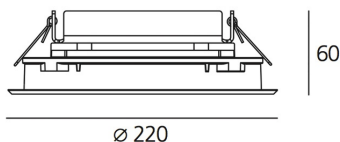

РАЗМЕРЫ

ЛАМПЫ ВКЛЮЧЕНЫ В КОМПЛЕКТ

Категория: LED
Ватт: 16W
Мощность (каждый): 1,77W
Световой поток (lm): 884lm
Количество: 1 x 9
Типология: 1
Цветовая температура (K): 3000K
Класс: A

ЦВЕТ

LUMINAIR

ПРА: Electronic ballast supplied separately
Watt: 16W

АКСЕССУАРЫ