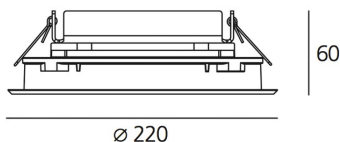

ТЕХНИЧЕСКИЕ ДАННЫЕ ПРОДУКТА

Ego Flat 220R DL 5° 4000K Alluminium

ДИЗАЙН:

Artemide
2011

МАТЕРИАЛЫ:

ОПИСАНИЕ:

Light fixture with high-performance LED light sources. Ceiling installation. Two different housing depths. Round and square version in five sizes. Consists of body, frame, black silkscreened tempered glass, fixing springs. Body in EN AB44100 aluminium, silicone gaskets. Frame in aluminium or stainless steel AISI 316. Black silkscreened tempered glass, 8mm-thick. Fixing springs in harmonic iron. Power connection to the mains by means of a H05RN-r cabl and IP68 electrical terminal board, supplied with the fixture. Glass surface temperature lower than 40°C. Fixed optics. PMMA lenses in 3 different versions of beams. White monochromatic LEDs available in 2 colour temperatures Warm = 3000K Neutral = 4000K Painted die-cast aluminium with 3-stage outdoortreatment: nanotechnologies, anti-oxidant primer, polyester paint. Technical features of light fixtures in compliance with EN60598-1 and part 2-13. IP Rating IP65. Insulation class III. Installation must be carried out by specialized personnel. Carefully follow the instructions.

ТЕХНИЧЕСКИЕ ДАННЫЕ

ХАРАКТЕРИСТИКИ

Наименование продукции: Ego Flat 220R DL 5° 4000K
Alluminium
Код: T42007NSPN00
Цвет: Aluminium
Серии: Nord Light, Outdoor

РАЗМЕРЫ

Диаметр: cm 22
Глубина встройки: cm 6
Форма отверстия: Круглая форма
Ударопрочность: IK10

РАЗМЕРЫ

ЛАМПЫ ВКЛЮЧЕНЫ В КОМПЛЕКТ

Категория: LED
Ватт: 14W
Световой поток (lm): 1011lm
Типология: 1
Цветовая температура (K): 4000K
Класс: A

ЦВЕТ

LUMINAIR

ПРА: Electronic ballast supplied separately
Watt: 14W