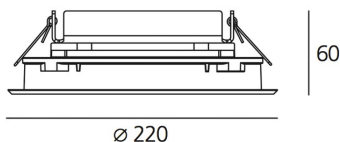

ТЕХНИЧЕСКИЕ ДАННЫЕ ПРОДУКТА

Ego Flat 220R DL 4° 3000K Alluminium

ДИЗАЙН:

Artemide
2011

МАТЕРИАЛЫ:

ОПИСАНИЕ:

Light fixture with high-performance LED light sources. Ceiling installation. Two different housing depths. Round and square version in five sizes. Consists of body, frame, black silkscreened tempered glass, fixing springs. Body in EN AB44100 aluminium, silicone gaskets. Frame in aluminium or stainless steel AISI 316. Black silkscreened tempered glass, 8mm-thick. Fixing springs in harmonic iron. Power connection to the mains by means of a H05RN-r cabl and IP68 electrical terminal board, supplied with the fixture. Glass surface temperature lower than 40°C. Fixed optics. PMMA lenses in 3 different versions of beams. White monochromatic LEDs available in 2 colour temperatures Warm = 3000K Neutral = 4000K Painted die-cast aluminium with 3-stage outdoortreatment: nanotechnologies, anti-oxidant primer, polyester paint. Technical features of light fixtures in compliance with EN60598-1 and part 2-13. IP Rating IP65. Insulation class III. Installation must be carried out by specialized personnel. Carefully follow the instructions.

ТЕХНИЧЕСКИЕ ДАННЫЕ

ХАРАКТЕРИСТИКИ

Наименование продукции: Ego Flat 220R DL 4° 3000K
Alluminium
Код: T42007NSPW00
Цвет: Aluminium
Серии: Nord Light, Outdoor

РАЗМЕРЫ

Диаметр: cm 22
Глубина встройки: cm 6
Форма отверстия: Круглая форма
Ударопрочность: IK10

РАЗМЕРЫ

ЛАМПЫ ВКЛЮЧЕНЫ В КОМПЛЕКТ

Категория: LED
Ватт: 16W
Мощность (каждый): 1,77W
Световой поток (lm): 884lm
Количество: 1 x 9
Типология: 1
Цветовая температура (K): 3000K
Класс: A

ЦВЕТ

LUMINAIR

ПРА: Electronic ballast supplied separately
Watt: 16W