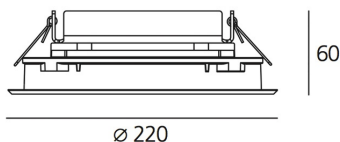

РАЗМЕРЫ

ЛАМПЫ ВКЛЮЧЕНЫ В КОМПЛЕКТ

Категория: LED
Ватт: 16W
Мощность (каждый): 1,77W
Световой поток (lm): 1011lm
Количество: 1 x 9
Типология: 1
Цветовая температура (K): 4000K
Класс: A

ЦВЕТ

LUMINAIR

ПРА: Electronic ballast supplied separately
Watt: 16W

АКСЕССУАРЫ