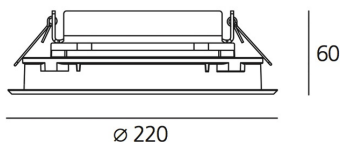

ТЕХНИЧЕСКИЕ ДАННЫЕ ПРОДУКТА

Ego Flat 220S DL 38° 3000K Alluminium

ДИЗАЙН:

Artemide
2011

МАТЕРИАЛЫ:

ОПИСАНИЕ:

Light fixture with high-performance LED light sources. Ceiling installation. Two different housing depths. Round and square version in five sizes. Consists of body, frame, black silkscreened tempered glass, fixing springs. Body in EN AB44100 aluminium, silicone gaskets. Frame in aluminium or stainless steel AISI 316. Black silkscreened tempered glass, 8mm-thick. Fixing springs in harmonic iron. Power connection to the mains by means of a H05RN-r cabl and IP68 electrical terminal board, supplied with the fixture. Glass surface temperature lower than 40°C. Fixed optics. PMMA lenses in 3 different versions of beams. White monochromatic LEDs available in 2 colour temperatures Warm = 3000K Neutral = 4000K Painted die-cast aluminium with 3-stage outdoortreatment: nanotechnologies, anti-oxidant primer, polyester paint. Technical features of light fixtures in compliance with EN60598-1 and part 2-13. IP Rating IP65. Insulation class III. Installation must be carried out by specialized personnel. Carefully follow the instructions.

ТЕХНИЧЕСКИЕ ДАННЫЕ

ХАРАКТЕРИСТИКИ

Наименование продукции: Ego Flat 220S DL 38°
3000K Alluminium
Код: T42007WFLW00
Цвет: Aluminium
Серии: Nord Light, Outdoor

РАЗМЕРЫ

Диаметр: cm 22
Глубина встройки: cm 6
Форма отверстия: Круглая форма
Ударопрочность: IK10

РАЗМЕРЫ

ЦВЕТ

АКСЕССУАРЫ