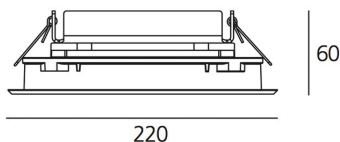

ТЕХНИЧЕСКИЕ ДАННЫЕ ПРОДУКТА

Ego Flat 220S DL 6°x54° 3000K Alluminium

ДИЗАЙН:

Nord Light
2011

МАТЕРИАЛЫ:

ОПИСАНИЕ:

Light fixture with high-performance LED light sources. Ceiling installation. Two different housing depths. Round and square version in five sizes. Consists of body, frame, black silkscreened tempered glass, fixing springs. Body in EN AB44100 aluminium, silicone gaskets. Frame in aluminium or stainless steel AISI 316. Black silkscreened tempered glass, 8mm-thick. Fixing springs in harmonic iron. Power connection to the mains by means of a H05RN-r cabl and IP68 electrical terminal board, supplied with the fixture. Glass surface temperature lower than 40°C. Fixed optics. PMMA lenses in 3 different versions of beams. White monochromatic LEDs available in 2 colour temperatures Warm = 3000K Neutral = 4000K Painted die-cast aluminium with 3-stage outdoortreatment: nanotechnologies, anti-oxidant primer, polyester paint. Technical features of light fixtures in compliance with EN60598-1 and part 2-13. IP Rating IP65. Insulation class III. Installation must be carried out by specialized personnel. Carefully follow the instructions.

ТЕХНИЧЕСКИЕ ДАННЫЕ

ХАРАКТЕРИСТИКИ

Наименование продукции: Ego Flat 220S DL 6°x54°
3000K Alluminium
Код: T42008ELPTW00
Цвет: Aluminium
Серии: Nord Light, Outdoor

РАЗМЕРЫ

Длина базы: cm 22
Ширина базы: cm 22
Глубина встройки: cm 6
Форма отверстия: Квадратная форма
Ударопрочность: IK10

РАЗМЕРЫ

ЛАМПЫ ВКЛЮЧЕНЫ В КОМПЛЕКТ

Категория: LED
Ватт: 16W
Мощность (каждый): 1,77W
Световой поток (lm): 884lm
Количество: 1 x 9
Типология: 1
Цветовая температура (K): 3000K
Класс: A

ЦВЕТ

LUMINAIR

ПРА: Electronic ballast supplied separately
Watt: 16W