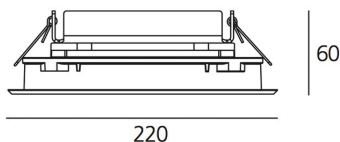

ТЕХНИЧЕСКИЕ ДАННЫЕ ПРОДУКТА

Ego Flat 220S DL 4° 4000K Alluminium

ДИЗАЙН:

Artemide
2011

МАТЕРИАЛЫ:

ОПИСАНИЕ:

Light fixture with high-performance LED light sources. Ceiling installation. Two different housing depths. Round and square version in five sizes. Consists of body, frame, black silkscreened tempered glass, fixing springs. Body in EN AB44100 aluminium, silicone gaskets. Frame in aluminium or stainless steel AISI 316. Black silkscreened tempered glass, 8mm-thick. Fixing springs in harmonic iron. Power connection to the mains by means of a H05RN-r cabl and IP68 electrical terminal board, supplied with the fixture. Glass surface temperature lower than 40°C. Fixed optics. PMMA lenses in 3 different versions of beams. White monochromatic LEDs available in 2 colour temperatures Warm = 3000K Neutral = 4000K Painted die-cast aluminium with 3-stage outdoortreatment: nanotechnologies, anti-oxidant primer, polyester paint. Technical features of light fixtures in compliance with EN60598-1 and part 2-13. IP Rating IP65. Insulation class III. Installation must be carried out by specialized personnel. Carefully follow the instructions.

ТЕХНИЧЕСКИЕ ДАННЫЕ

ХАРАКТЕРИСТИКИ

Наименование продукции: Ego Flat 220S DL 4° 4000K
Alluminium
Код: T42008NSPN00
Цвет: Aluminium
Серии: Nord Light, Outdoor

РАЗМЕРЫ

Длина базы: cm 22
Ширина базы: cm 22
Глубина встройки: cm 6
Форма отверстия: Квадратная форма
Ударопрочность: IK10

РАЗМЕРЫ

ЛАМПЫ ВКЛЮЧЕНЫ В КОМПЛЕКТ

Категория: LED
Ватт: 16W
Мощность (каждый): 1,77W
Световой поток (lm): 1011lm
Количество: 1 x 9
Типология: 1
Цветовая температура (K): 4000K
Класс: A

ЦВЕТ

LUMINAIR

ПРА: Electronic ballast supplied separately
Watt: 16W