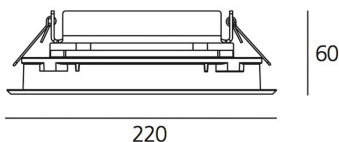

РАЗМЕРЫ

ЛАМПЫ ВКЛЮЧЕНЫ В КОМПЛЕКТ

Категория: LED
Ватт: 16W
Мощность (каждый): 1,77W
Световой поток (lm): 1011lm
Количество: 1 x 9
Типология: 1
Цветовая температура (K): 4000K
Класс: A

ЦВЕТ

LUMINAIR

ПРА: Electronic ballast supplied separately
Watt: 16W

АКСЕССУАРЫ