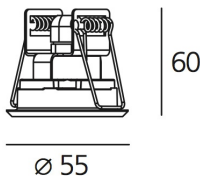

ТЕХНИЧЕСКИЕ ДАННЫЕ ПРОДУКТА

Ego Flat 55R DL 16°x34° 4000K - Steel

ДИЗАЙН:

Nord Light
2011

МАТЕРИАЛЫ:

ОПИСАНИЕ:

Light fixture with high-performance LED light sources. Ceiling installation. Two different housing depths. Round and square version in five sizes. Consists of body, frame, black silkscreened tempered glass, fixing springs. Body in EN AB44100 aluminium, silicone gaskets. Frame in aluminium or stainless steel AISI 316. Black silkscreened tempered glass, 8mm-thick. Fixing springs in harmonic iron. Power connection to the mains by means of a H05RN-r cabl and IP68 electrical terminal board, supplied with the fixture. Glass surface temperature lower than 40°C. Fixed optics. PMMA lenses in 3 different versions of beams. White monochromatic LEDs available in 2 colour temperatures Warm = 3000K Neutral = 4000K Painted die-cast aluminium with 3-stage outdoortreatment: nanotechnologies, anti-oxidant primer, polyester paint. Technical features of light fixtures in compliance with EN60598-1 and part 2-13. IP Rating IP65. Insulation class III. Installation must be carried out by specialized personnel. Carefully follow the instructions.

ТЕХНИЧЕСКИЕ ДАННЫЕ

ХАРАКТЕРИСТИКИ

Наименование продукции: Ego Flat 55R DL 16°x34°
4000K - Steel
Код: T42009ELPTN00
Цвет: Steel
Серии: Nord Light, Outdoor

РАЗМЕРЫ

Диаметр: см 5.5
Диаметр отверстия: см 4.7
Глубина встройки: см 6
Форма отверстия: Круглая форма
Ударопрочность: IK10

РАЗМЕРЫ

ЛАМПЫ ВКЛЮЧЕНЫ В КОМПЛЕКТ

Категория: LED
Ватт: 1,2W
Световой поток (lm): 95lm
Типология: 1
Цветовая температура (K): 4000K
Класс: A

ЦВЕТ

LUMINAIR

ПРА: Electronic ballast supplied separately
Watt: 1,5W