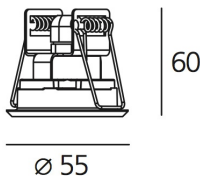

ТЕХНИЧЕСКИЕ ДАННЫЕ ПРОДУКТА

Ego Flat 55R DL 16°x34° 3000K - Steel

ДИЗАЙН:

Nord Light
2011

МАТЕРИАЛЫ:

ОПИСАНИЕ:

Light fixture with high-performance LED light sources. Ceiling installation. Two different housing depths. Round and square version in five sizes. Consists of body, frame, black silkscreened tempered glass, fixing springs. Body in EN AB44100 aluminium, silicone gaskets. Frame in aluminium or stainless steel AISI 316. Black silkscreened tempered glass, 8mm-thick. Fixing springs in harmonic iron. Power connection to the mains by means of a H05RN-r cabl and IP68 electrical terminal board, supplied with the fixture. Glass surface temperature lower than 40°C. Fixed optics. PMMA lenses in 3 different versions of beams. White monochromatic LEDs available in 2 colour temperatures Warm = 3000K Neutral = 4000K Painted die-cast aluminium with 3-stage outdoortreatment: nanotechnologies, anti-oxidant primer, polyester paint. Technical features of light fixtures in compliance with EN60598-1 and part 2-13. IP Rating IP65. Insulation class III. Installation must be carried out by specialized personnel. Carefully follow the instructions.

ТЕХНИЧЕСКИЕ ДАННЫЕ

ХАРАКТЕРИСТИКИ

Наименование продукции: Ego Flat 55R DL 16°x34°
3000K - Steel
Код: T42009ELPTW00
Цвет: Steel
Серии: Nord Light, Outdoor

РАЗМЕРЫ

Диаметр: см 5.5
Диаметр отверстия: см 4.7
Глубина встройки: см 6
Форма отверстия: Круглая форма
Ударопрочность: IK10

РАЗМЕРЫ

ЛАМПЫ ВКЛЮЧЕНЫ В КОМПЛЕКТ

Категория: LED
Ватт: 1,2W
Световой поток (lm): 83lm
Типология: 1
Цветовая температура (K): 3000K
Класс: A

ЦВЕТ

LUMINAIR

ПРА: Electronic ballast supplied separately
Watt: 1,5W