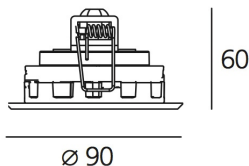

ТЕХНИЧЕСКИЕ ДАННЫЕ ПРОДУКТА

Ego Flat 90R DL 10°x40° 3000K Inox

ДИЗАЙН:

Artemide
2011

МАТЕРИАЛЫ:

ОПИСАНИЕ:

Light fixture with high-performance LED light sources. Ceiling installation. Two different housing depths. Round and square version in five sizes. Consists of body, frame, black silkscreened tempered glass, fixing springs. Body in EN AB44100 aluminium, silicone gaskets. Frame in aluminium or stainless steel AISI 316. Black silkscreened tempered glass, 8mm-thick. Fixing springs in harmonic iron. Power connection to the mains by means of a H05RN-r cabl and IP68 electrical terminal board, supplied with the fixture. Glass surface temperature lower than 40°C. Fixed optics. PMMA lenses in 3 different versions of beams. White monochromatic LEDs available in 2 colour temperatures Warm = 3000K Neutral = 4000K Painted die-cast aluminium with 3-stage outdoortreatment: nanotechnologies, anti-oxidant primer, polyester paint. Technical features of light fixtures in compliance with EN60598-1 and part 2-13. IP Rating IP65. Insulation class III. Installation must be carried out by specialized personnel. Carefully follow the instructions.

ТЕХНИЧЕСКИЕ ДАННЫЕ

ХАРАКТЕРИСТИКИ

Наименование продукции: Ego Flat 90R DL 10°x40°
3000K Inox
Код: T42011ELPTW00
Цвет: Steel
Серии: Nord Light, Outdoor

РАЗМЕРЫ

Диаметр: cm 9
Диаметр отверстия: cm 8
Глубина встройки: cm 6
Форма отверстия: Круглая форма
Ударопрочность: IK10

РАЗМЕРЫ

ЛАМПЫ ВКЛЮЧЕНЫ В КОМПЛЕКТ

Категория: LED
Ватт: 3W
Световой поток (lm): 233lm
Типология: 1
Цветовая температура (K): 3000K
Класс: A

ЦВЕТ

LUMINAIR

ПРА: Electronic ballast supplied separately
Watt: 3W