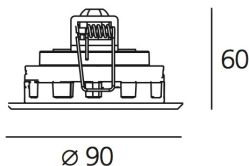

ТЕХНИЧЕСКИЕ ДАННЫЕ ПРОДУКТА

Ego Flat 90R DL 24° 4000K Steel

ДИЗАЙН:

Nord Light
2011

МАТЕРИАЛЫ:

ОПИСАНИЕ:

Light fixture with high-performance LED light sources. Ceiling installation. Two different housing depths. Round and square version in five sizes. Consists of body, frame, black silkscreened tempered glass, fixing springs. Body in EN AB44100 aluminium, silicone gaskets. Frame in aluminium or stainless steel AISI 316. Black silkscreened tempered glass, 8mm-thick. Fixing springs in harmonic iron. Power connection to the mains by means of a H05RN-r cabl and IP68 electrical terminal board, supplied with the fixture. Glass surface temperature lower than 40°C. Fixed optics. PMMA lenses in 3 different versions of beams. White monochromatic LEDs available in 2 colour temperatures Warm = 3000K Neutral = 4000K Painted die-cast aluminium with 3-stage outdoortreatment: nanotechnologies, anti-oxidant primer, polyester paint. Technical features of light fixtures in compliance with EN60598-1 and part 2-13. IP Rating IP65. Insulation class III. Installation must be carried out by specialized personnel. Carefully follow the instructions.

ТЕХНИЧЕСКИЕ ДАННЫЕ

ХАРАКТЕРИСТИКИ

Наименование продукции: Ego Flat 90R DL 24° 4000K
Steel
Код: T42011FLN00
Цвет: Steel
Серии: Nord Light, Outdoor

РАЗМЕРЫ

Диаметр: cm 9
Диаметр отверстия: cm 8
Глубина встройки: cm 6
Форма отверстия: Круглая форма
Ударопрочность: IK10

РАЗМЕРЫ

ЛАМПЫ ВКЛЮЧЕНЫ В КОМПЛЕКТ

Категория: LED
Ватт: 3,2W
Световой поток (lm): 267lm
Типология: 1
Цветовая температура (K): 4000K
Класс: A

ЦВЕТ

LUMINAIR

ПРА: Electronic ballast supplied separately
Watt: 3W