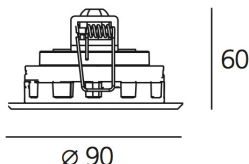

ТЕХНИЧЕСКИЕ ДАННЫЕ ПРОДУКТА

Ego Flat 90R DL 10° 4000K Steel

ДИЗАЙН:

Nord Light
2011

МАТЕРИАЛЫ:

ОПИСАНИЕ:

Light fixture with high-performance LED light sources. Ceiling installation. Two different housing depths. Round and square version in five sizes. Consists of body, frame, black silkscreened tempered glass, fixing springs. Body in EN AB44100 aluminium, silicone gaskets. Frame in aluminium or stainless steel AISI 316. Black silkscreened tempered glass, 8mm-thick. Fixing springs in harmonic iron. Power connection to the mains by means of a H05RN-r cabl and IP68 electrical terminal board, supplied with the fixture. Glass surface temperature lower than 40°C. Fixed optics. PMMA lenses in 3 different versions of beams. White monochromatic LEDs available in 2 colour temperatures Warm = 3000K Neutral = 4000K Painted die-cast aluminium with 3-stage outdoortreatment: nanotechnologies, anti-oxidant primer, polyester paint. Technical features of light fixtures in compliance with EN60598-1 and part 2-13. IP Rating IP65. Insulation class III. Installation must be carried out by specialized personnel. Carefully follow the instructions.

ТЕХНИЧЕСКИЕ ДАННЫЕ

ХАРАКТЕРИСТИКИ

Наименование продукции: Ego Flat 90R DL 10° 4000K
Steel
Код: T42011SPN00
Цвет: Steel
Серии: Nord Light, Outdoor

РАЗМЕРЫ

Диаметр: cm 9
Диаметр отверстия: cm 8
Глубина встройки: cm 6
Форма отверстия: Круглая форма
Ударопрочность: IK10

РАЗМЕРЫ

ЛАМПЫ ВКЛЮЧЕНЫ В КОМПЛЕКТ

Категория: LED
Ватт: 3,2W
Световой поток (lm): 267lm
Типология: 1
Цветовая температура (K): 4000K
Класс: A

ЦВЕТ

LUMINAIR

ПРА: Electronic ballast supplied separately
Watt: 3W