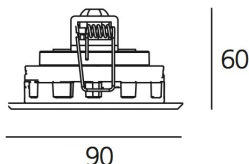

ТЕХНИЧЕСКИЕ ДАННЫЕ ПРОДУКТА

Ego Flat 90S DL 24° 4000K Inox

ДИЗАЙН:

Artemide
2011

МАТЕРИАЛЫ:

ОПИСАНИЕ:

Light fixture with high-performance LED light sources. Ceiling installation. Two different housing depths. Round and square version in five sizes. Consists of body, frame, black silkscreened tempered glass, fixing springs. Body in EN AB44100 aluminium, silicone gaskets. Frame in aluminium or stainless steel AISI 316. Black silkscreened tempered glass, 8mm-thick. Fixing springs in harmonic iron. Power connection to the mains by means of a H05RN-r cabl and IP68 electrical terminal board, supplied with the fixture. Glass surface temperature lower than 40°C. Fixed optics. PMMA lenses in 3 different versions of beams. White monochromatic LEDs available in 2 colour temperatures Warm = 3000K Neutral = 4000K Painted die-cast aluminium with 3-stage outdoortreatment: nanotechnologies, anti-oxidant primer, polyester paint. Technical features of light fixtures in compliance with EN60598-1 and part 2-13. IP Rating IP65. Insulation class III. Installation must be carried out by specialized personnel. Carefully follow the instructions.

ТЕХНИЧЕСКИЕ ДАННЫЕ

ХАРАКТЕРИСТИКИ

Наименование продукции: Ego Flat 90S DL 24° 4000K
Inox
Код: T42012FLN00
Цвет: Steel
Серии: Nord Light, Outdoor

РАЗМЕРЫ

Длина базы: cm 9
Ширина базы: cm 9
Глубина встройки: cm 6
Форма отверстия: Квадратная форма
Ударопрочность: IK10

РАЗМЕРЫ

ЛАМПЫ ВКЛЮЧЕНЫ В КОМПЛЕКТ

Категория: LED
Ватт: 3W
Световой поток (lm): 267lm
Типология: 1
Цветовая температура (K): 4000K
Класс: A

ЦВЕТ

LUMINAIR

ПРА: Electronic ballast supplied separately
Watt: 3W