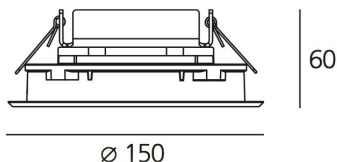

ТЕХНИЧЕСКИЕ ДАННЫЕ ПРОДУКТА

Ego Flat 150R DL 6°x54° 4000K Steel

**ДИЗАЙН:**

Nord Light
2011

МАТЕРИАЛЫ:**ОПИСАНИЕ:**

Light fixture with high-performance LED light sources. Ceiling installation. Two different housing depths. Round and square version in five sizes. Consists of body, frame, black silkscreened tempered glass, fixing springs. Body in EN AB44100 aluminium, silicone gaskets. Frame in aluminium or stainless steel AISI 316. Black silkscreened tempered glass, 8mm-thick. Fixing springs in harmonic iron. Power connection to the mains by means of a H05RN-r cabl and IP68 electrical terminal board, supplied with the fixture. Glass surface temperature lower than 40°C. Fixed optics. PMMA lenses in 3 different versions of beams. White monochromatic LEDs available in 2 colour temperatures Warm = 3000K Neutral = 4000K Painted die-cast aluminium with 3-stage outdoortreatment: nanotechnologies, anti-oxidant primer, polyester paint. Technical features of light fixtures in compliance with EN60598-1 and part 2-13. IP Rating IP65. Insulation class III. Installation must be carried out by specialized personnel. Carefully follow the instructions.

Flood opticWide luminous flow suitable for lighting large areas.

ВЫБРАТЬ**КОД ПРОДУКТА**

T42013ELPTN00

Вид светового потока**ТЕХНИЧЕСКИЕ ДАННЫЕ****ХАРАКТЕРИСТИКИ**

Наименование продукции: Ego Flat 150R DL 6°x54°
4000K Steel
Код: T42013ELPTN00
Цвет: Steel
Серии: Nord Light, Outdoor

РАЗМЕРЫ

Диаметр: cm 15
Глубина встройки: cm 6
Форма отверстия: Круглая форма
Ударопрочность: IK10

РАЗМЕРЫ**ЛАМПЫ ВКЛЮЧЕНЫ В КОМПЛЕКТ**

Категория: LED
Ватт: 8W
Мощность (каждый): 2W
Световой поток (lm): 437lm
Количество: 1 x 4
Типология: 1
Цветовая температура (K): 4000K
Класс: A