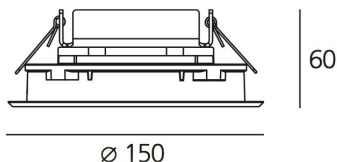

ТЕХНИЧЕСКИЕ ДАННЫЕ ПРОДУКТА

Ego Flat 150R DL 6° 4000K Steel

ДИЗАЙН:

Nord Light
2011

МАТЕРИАЛЫ:

ОПИСАНИЕ:

Light fixture with high-performance LED light sources. Ceiling installation. Two different housing depths. Round and square version in five sizes. Consists of body, frame, black silkscreened tempered glass, fixing springs. Body in EN AB44100 aluminium, silicone gaskets. Frame in aluminium or stainless steel AISI 316. Black silkscreened tempered glass, 8mm-thick. Fixing springs in harmonic iron. Power connection to the mains by means of a H05RN-r cabl and IP68 electrical terminal board, supplied with the fixture. Glass surface temperature lower than 40°C. Fixed optics. PMMA lenses in 3 different versions of beams. White monochromatic LEDs available in 2 colour temperatures Warm = 3000K Neutral = 4000K Painted die-cast aluminium with 3-stage outdoortreatment: nanotechnologies, anti-oxidant primer, polyester paint. Technical features of light fixtures in compliance with EN60598-1 and part 2-13. IP Rating IP65. Insulation class III. Installation must be carried out by specialized personnel. Carefully follow the instructions.

ТЕХНИЧЕСКИЕ ДАННЫЕ

ХАРАКТЕРИСТИКИ

Наименование продукции: Ego Flat 150R DL 6° 4000K
Steel
Код: T42013NSPN00
Цвет: Steel
Серии: Nord Light, Outdoor

РАЗМЕРЫ

Диаметр: cm 15
Глубина встройки: cm 6
Форма отверстия: Круглая форма
Ударопрочность: IK10

РАЗМЕРЫ

ЦВЕТ

ЛАМПЫ ВКЛЮЧЕНЫ В КОМПЛЕКТ

Категория: LED
Ватт: 8W
Мощность (каждый): 2W
Световой поток (lm): 437lm
Количество: 1 x 4
Типология: 1
Цветовая температура (K): 4000K
Класс: A

LUMINAIR

ПРА: Electronic ballast supplied separately
Watt: 8W